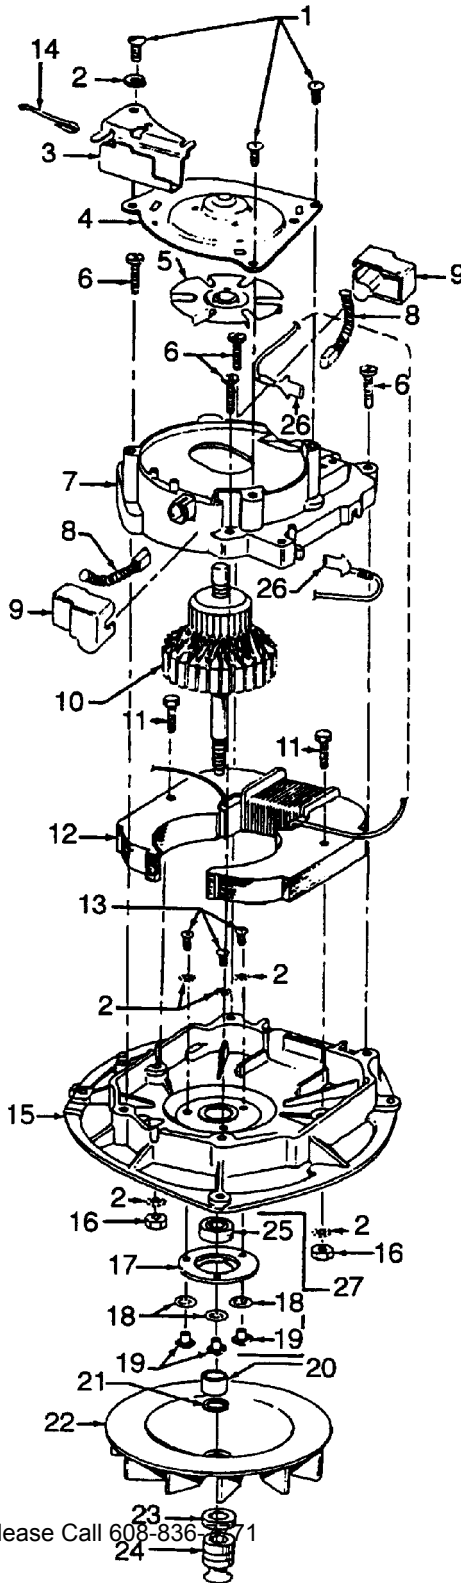

ASSEMBLY SCHEMATIC

MODEL NO.

C1431

FOR VACUUM CLEANER PARTS PLEASE CALL 608-836-7771