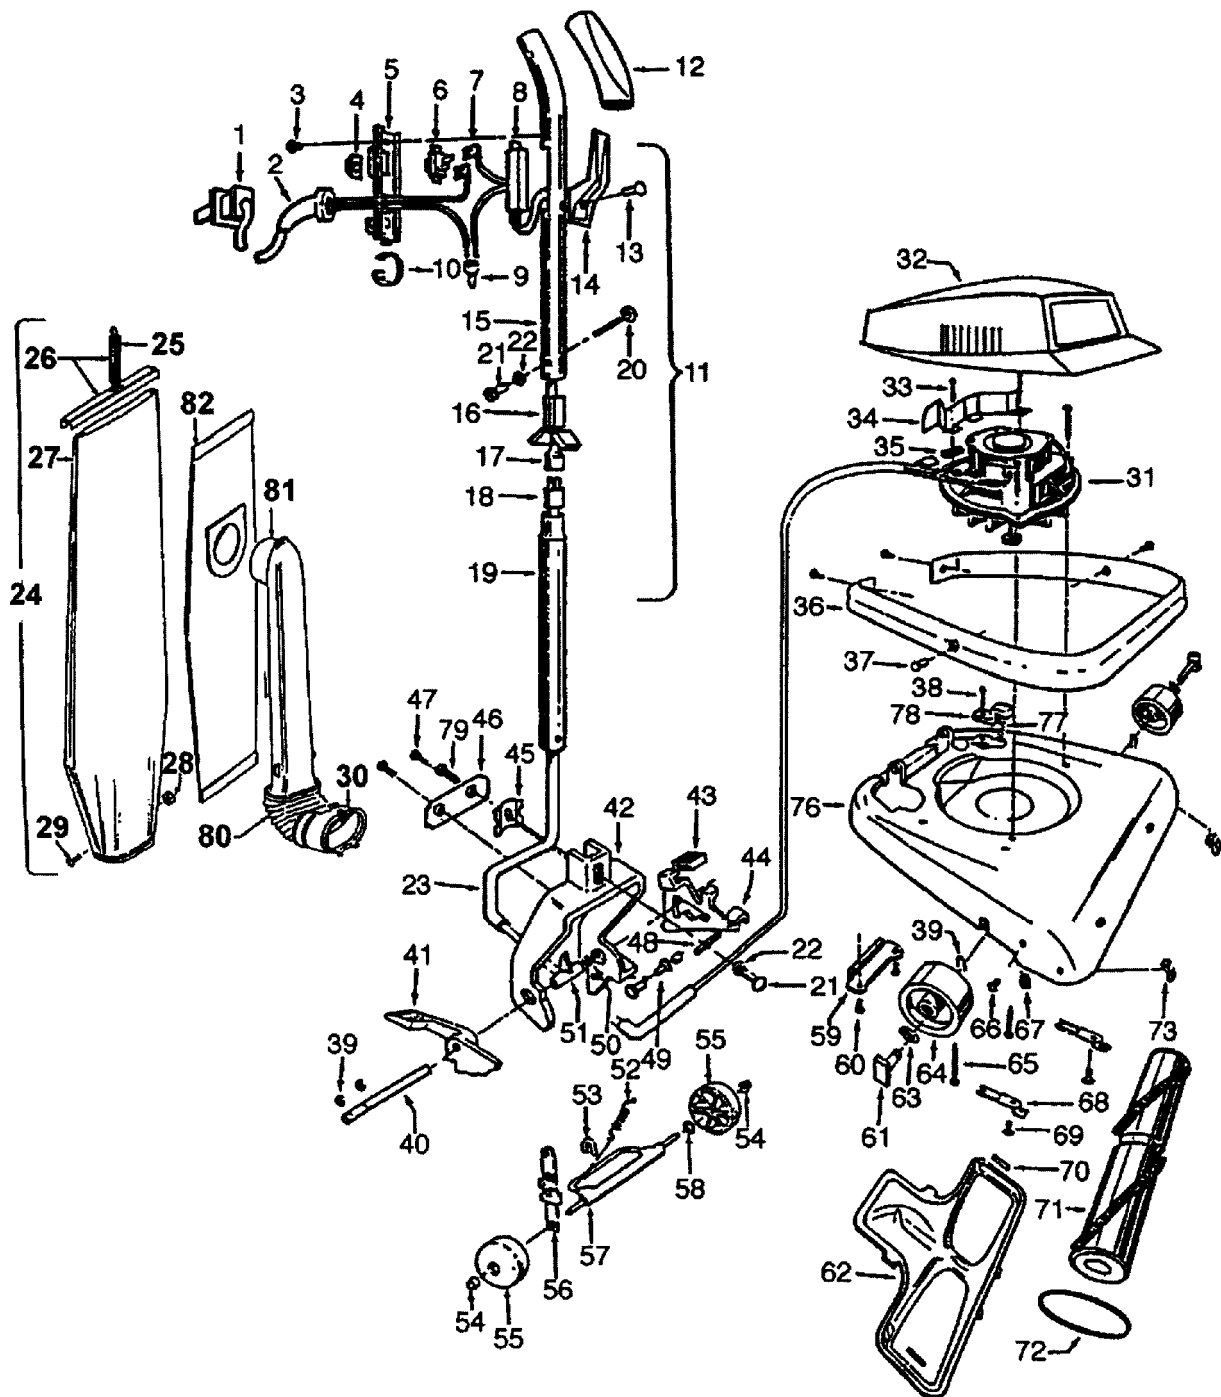

ASSEMBLY SCHEMATIC

MODEL NO.

C1431

FOR VACUUM CLEANER PARTS PLEASE CALL 608-836-7771

GUARDSMAN™

1

PART LISTING / PRICE LIST

MODEL No.

C1431

ITEM	PART NUMBER	MODELS TO FIT	PART DESCRIPTION	LIST COST
1	46383193	C1431	POWER CORD	39.95
2	36215025	C1431	CORD PROTECTOR	1.93
3	21465314	C1431	SCREW	1.07
4	38421012	C1431	SWITCH BUTTON	1.07
5	37258110	C1431	SWITCH COVER	4.31
6	281770KD	C1431	SWITCH	N.L.A.
7	27666702	C1431	TERMINAL	.81
8	37214070	C1431	SWITCH CASE	3.88
9	048969--	C1431	WIRE NUT	.27
10	27479307	C1431	CABLE TIE	.22
11	48644106	C1431	HANDLE COMPLETE	49.90
12	39454070	C1431	HANDLE GRIP	2.80
13	21256094	C1431	RIVET	N.A.
14	39441016	C1431	CORD CLIP	3.23
15	48644114	C1431	UPPER HANDLE	23.21
16	36913007	C1431	INSULATOR	N.A.
17	47155005	C1431	CONNECTOR / PLUG ASSEMBLY	7.01
18	46321033	C1431	CONNECTOR CORD	10.79
19	32284023	C1431	LOWER HANDLE	10.79
20	21631301	C1431	HANDLE CLAMP BOLT	1.07
21	32277021	C1431	HANDLE NUT	3.77
22	013704--	C1431	LOCK WASHER	.33
23	31728022	C1431	TUBING	N.A.
24	43675187	C1431	OUTER BAG COMPLETE CAN USE CH01000 AS A SUB	107.99
25	38336019	C1431	BAG CLIP SPRING	1.39
26	41128007	C1431	BAG CLIP AND SPRING	10.79
27	43674221	C1431	OUTER BAG	71.28
28	015854EF	C1431	NUT	.41
29	017206--	C1431	SCREW	.38
30	41424011	C1431	BAG FLANGE WITH SEALANT	4.31
31	43574191	C1431	MOTOR AND SEAL KIT	97.20
32	42251015	C1431	HOOD / NOZZLE COVER	21.59
33	21447220	C1431	SCREW	.54
34	34287012	C1431	BAFFLE	1.61
35	41119009	C1431	RETAINER AND SLEEVING	1.39
36	36231042	C1431	FURNITURE GUARD	6.47

FOR VACUUM CLEANER PARTS PLEASE CALL 608-836-7771