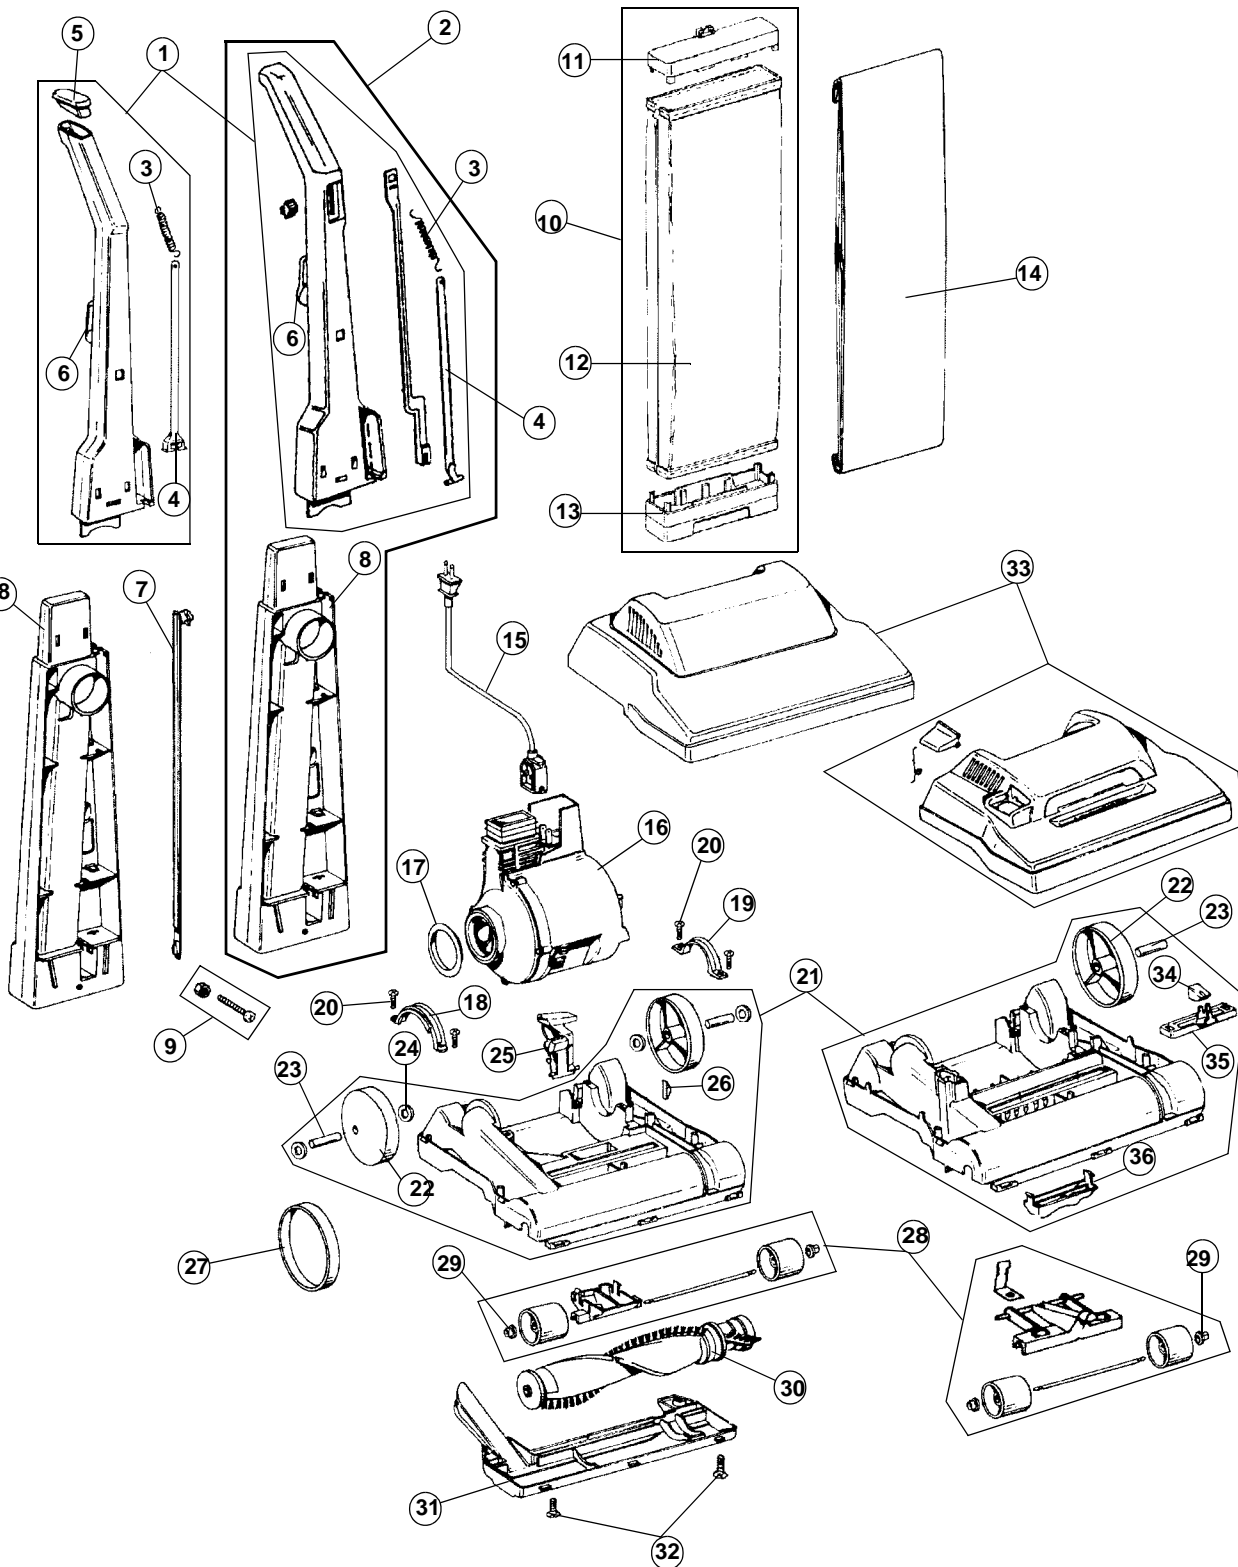

ASSEMBLY SCHEMATIC

MODEL NO.

C1404

FOR VACUUM CLEANER PARTS PLEASE CALL 608-836-7771

ELITE™

3

PART LISTING / PRICE LIST

MODEL No.

C1404

ITEM	PART NUMBER	MODELS TO FIT	PART DESCRIPTION	LIST COST
1	48663141	C1404	UPPER HANDLE ASSEMBLY -PRIOR TO 5/17/08	N.L.A.
	48663247	C1404	UPPER HANDLE ASSEMBLY - AFTER 5/17/08	16.55
2	40309050	C1404	UPPER AND LOWER HANDLE KIT ASSEMBLY - NEW DESIGN CONVERSION	43.33
3	38335020	C1404	BAG STRAP SPRING	1.39
4	36425072	C1404	BAG STRAP	1.07
5	37911079	C1404	HANDLE CAP	1.39
6	90001100	C1404	CORD WRAP	2.15
7	38456036	C1404	SWITCH ROD - LOWER PRIOR TO 5/17/08	2.15
	38458046	C1404	SWITCH ROD - LOWER AFTER 5/17/08	1.72
8	39464005	C1404	LOWER HANDLE - PRIOR TO 5/17/08	N.L.A.
	48669017	C1404	LOWER HANDLE - AFTER 5/17/08	16.19
9	40201085	C1404	NUT AND BOLT ASSEMBLY	.59
10	43667034	C1404	OUTER BAG ASSEMBLY COMPLETE	10.96
11	36425064	C1404	OUTER BAG SUPPORT - UPPER	4.09
12	43686241	C1404	OUTER BAG	14.03
13	36425063	C1404	OUTER BAG SUPPORT - LOWER	4.09
14	4010001A	C1404	TYPE A TOP FILL PAPER BAG - 3 PACK	1.67
15	46368005	C1404	POWER CORD	16.19
16	43576201	C1404	MOTOR ASSEMBLY	75.59
17	38784016	C1404	MOTOR SEAL	1.39
18	36131057	C1404	MOTOR RETAINER - LEFT	1.39
19	36131090	C1404	MOTOR RETAINER - RIGHT	.56
20	21447217	C1404	SCREW - SELF TAPPING	1.07
21	42242280	C1404	NOZZLE BASE ASSEMBLY WITH WHEELS - PRIOR TO 5/17/08	25.00
	42242281	C1404	NOZZLE BASE ASSEMBLY WITH WHEELS - AFTER 5/17/08	25.67
22	38522011	C1404	REAR WHEEL	2.15
23	31531008	C1404	WHEEL SHAFT	1.07
24	21312787	C1404	WASHER	N.A.
25	38458022	C1404	HANDLE RELEASE LEVER	2.80
26	013261AY	C1404	RIB SHOE	.54
27	38528040	C1404	BELT	2.79
28	43248072	C1404	FRONT WHEEL ASSEMBLY - PRIOR TO 5/17/08	7.20
	43248073	C1404	FRONT WHEEL ASSEMBLY - AFTER 5/17/08	7.67
29	36131056	C1404	WHEEL RETAINER	.54

FOR VACUUM CLEANER PARTS PLEASE CALL 608-836-7771