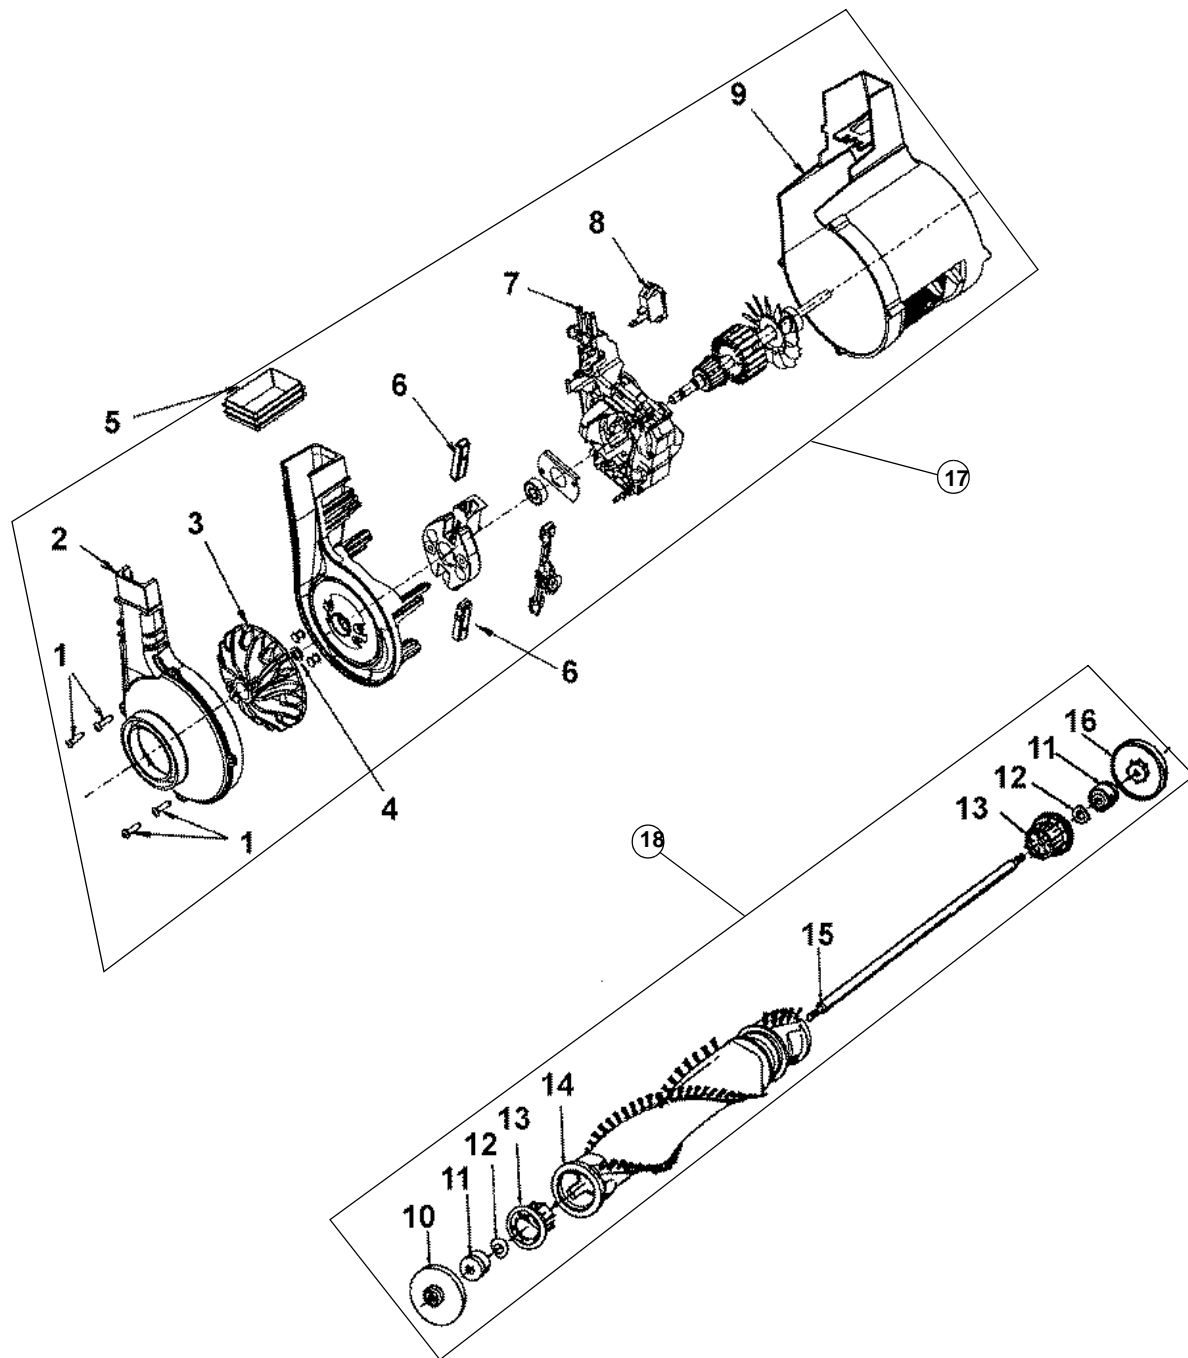

ASSEMBLY SCHEMATIC

MODEL NO.

C1404

FOR VACUUM CLEANER PARTS PLEASE CALL 608-836-7771

ELITE™

3

PART LISTING / PRICE LIST

MODEL No.

C1404

ITEM	PART NUMBER	MODELS To FIT	PART DESCRIPTION	LIST COST
1	214793DA	C1404	SCREW - SELF TAPPING 5/8"	.54
2	38736033	C1404	FAN CHAMBER	2.91
3	43565006	C1404	FAN / NUT ASSEMBLY	6.47
4	21312793	C1404	WASHER	.54
5	38783020	C1404	DUCT SEAL - MOLDED	1.39
6	41311022	C1404	MOTOR BRUSH	3.55
7	36914006	C1404	SWITCH BAR	1.07
8	28161068	C1404	ROCKER SWITCH	3.77
9	37194049	C1404	MOTOR END CAP	10.79
10	36423016	C1404	THREAD GUARD - RIGHT	1.39
11	43267002	C1404	AGITATOR BEARING ASSEMBLY	2.47
12	21347003	C1404	CONICAL WASHER	1.07
13	36422022	C1404	AGITATOR END	1.61
14		C1404	AGITATOR BODY	N.A.
15		C1404	AGITATOR ROD	N.A.
16	36423017	C1404	THREAD GUARD - LEFT	1.39
17	43576201	C1404	MOTOR ASSEMBLY	75.59
18	48414081	C1404	AGITATOR / BRUSH ROLL ASSEMBLY	23.21

FOR VACUUM CLEANER PARTS PLEASE CALL 608-836-7771