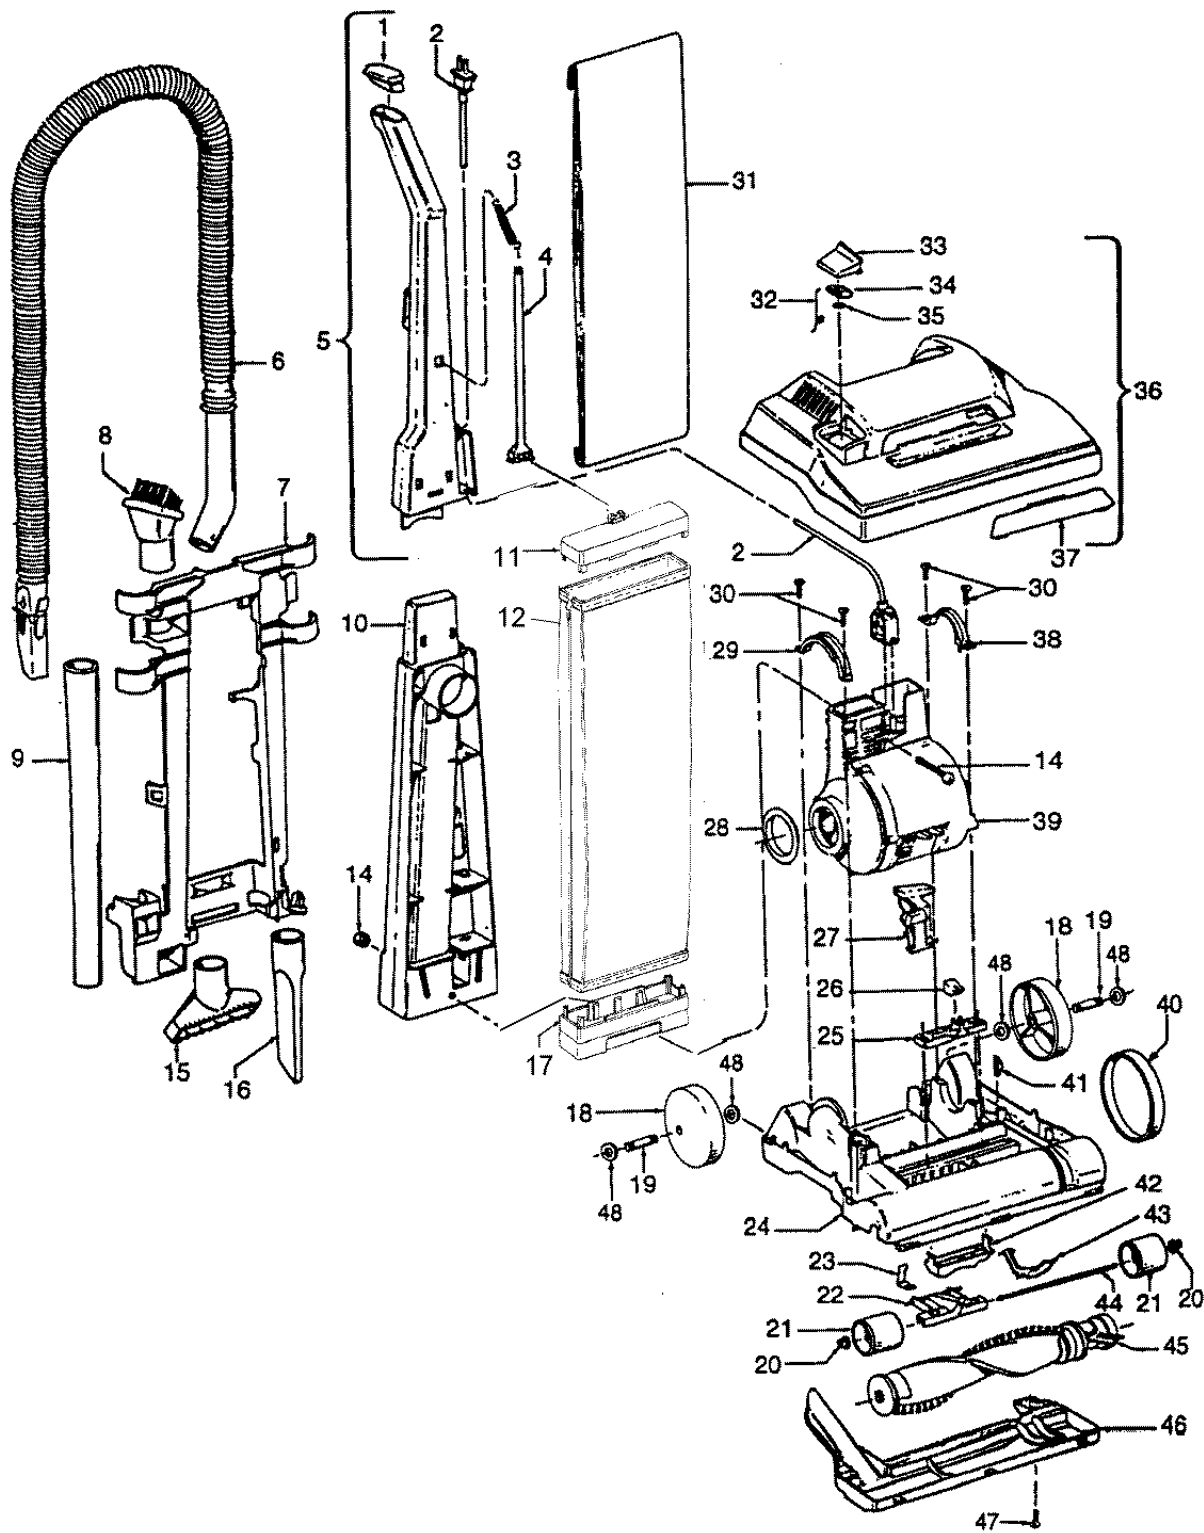

ASSEMBLY SCHEMATIC

MODEL No.
C1412-900

FOR VACUUM CLEANER PARTS PLEASE CALL 608-836-7771

ELITE™

3

PART LISTING / PRICE LIST

MODEL No.

C1412-900

ITEM	PART NUMBER	MODELS TO FIT	PART DESCRIPTION	LIST COST
1	37911079	C1412	HANDLE CAP	1.39
2	46368005	C1412	POWER CORD - 35'	16.19
3	38335020	C1412	BAG STRAP SPRING	1.39
4	36425072	C1412	BAG STRAP	1.07
5	40309050	C1412	UPPER HANDLE ASSEMBLY -KIT	43.33
6	43434268	C1412	HOSE COMPLETE	12.95
7	36433098	C1412	TOOL RACK	N.L.A.
8	43414145	C1412	DUSTING BRUSH	4.35
9	38634078	C1412	EXTENSION TUBE	6.47
10	90001263	C1412	LOWER HANDLE	16.19
11	36425064	C1412	BAG SUPPORT - UPPER	4.09
12	43686241	C1412	OUTER BAG	14.03
13	38456036	C1412	SWITCH CONTROL ROD	2.15
14	40201085	C1412	NUT AND BOLT ASSEMBLY	.59
15	38614029	C1412	FURNITURE NOZZLE	5.39
16	38617024	C1412	CREVICE TOOL	1.97
17	36425068	C1412	BAG SUPPORT - LOWER	2.80
18	38522011	C1412	REAR WHEEL	2.15
19	31531008	C1412	REAR WHEEL SHAFT	1.07
20	36131056	C1412	WHEEL RETAINER	.54
21	43248073	C1412	FRONT WHEEL ASSEMBLY	7.67
22		C1412	BRACKET - ORDER #21 43248073	-
23	34572002	C1412	CAM ACTUATOR SPRING	1.07
24	12002573	C1412	NOZZLE BASE ASSEMBLY	20.51
25	38567008	C1412	CAM ACTUATOR	1.07
26	38421070	C1412	INDICATOR KNOB	1.39
27	38458022	C1412	HANDLE RELEASE LEVER	2.80
28	38784016	C1412	SEAL	1.39
29	36131057	C1412	MOTOR RETAINER	1.39
30	21447217	C1412	SCREW - SELF TAPPING	1.07
31	4010001A	C1412	TYPE A TOP FILL PAPER BAG - 3 PACK	1.67
32	38351013	C1412	SPRING	N.L.A.
33	37257257	C1412	DOOR	N.L.A.
34		C1412	SEAL	-
35		C1412	PART NOT AVAILABLE	-
36	42252B42	C1412	HOOD / NOZZLE COVER	18.89

FOR VACUUM CLEANER PARTS PLEASE CALL 608-836-7771