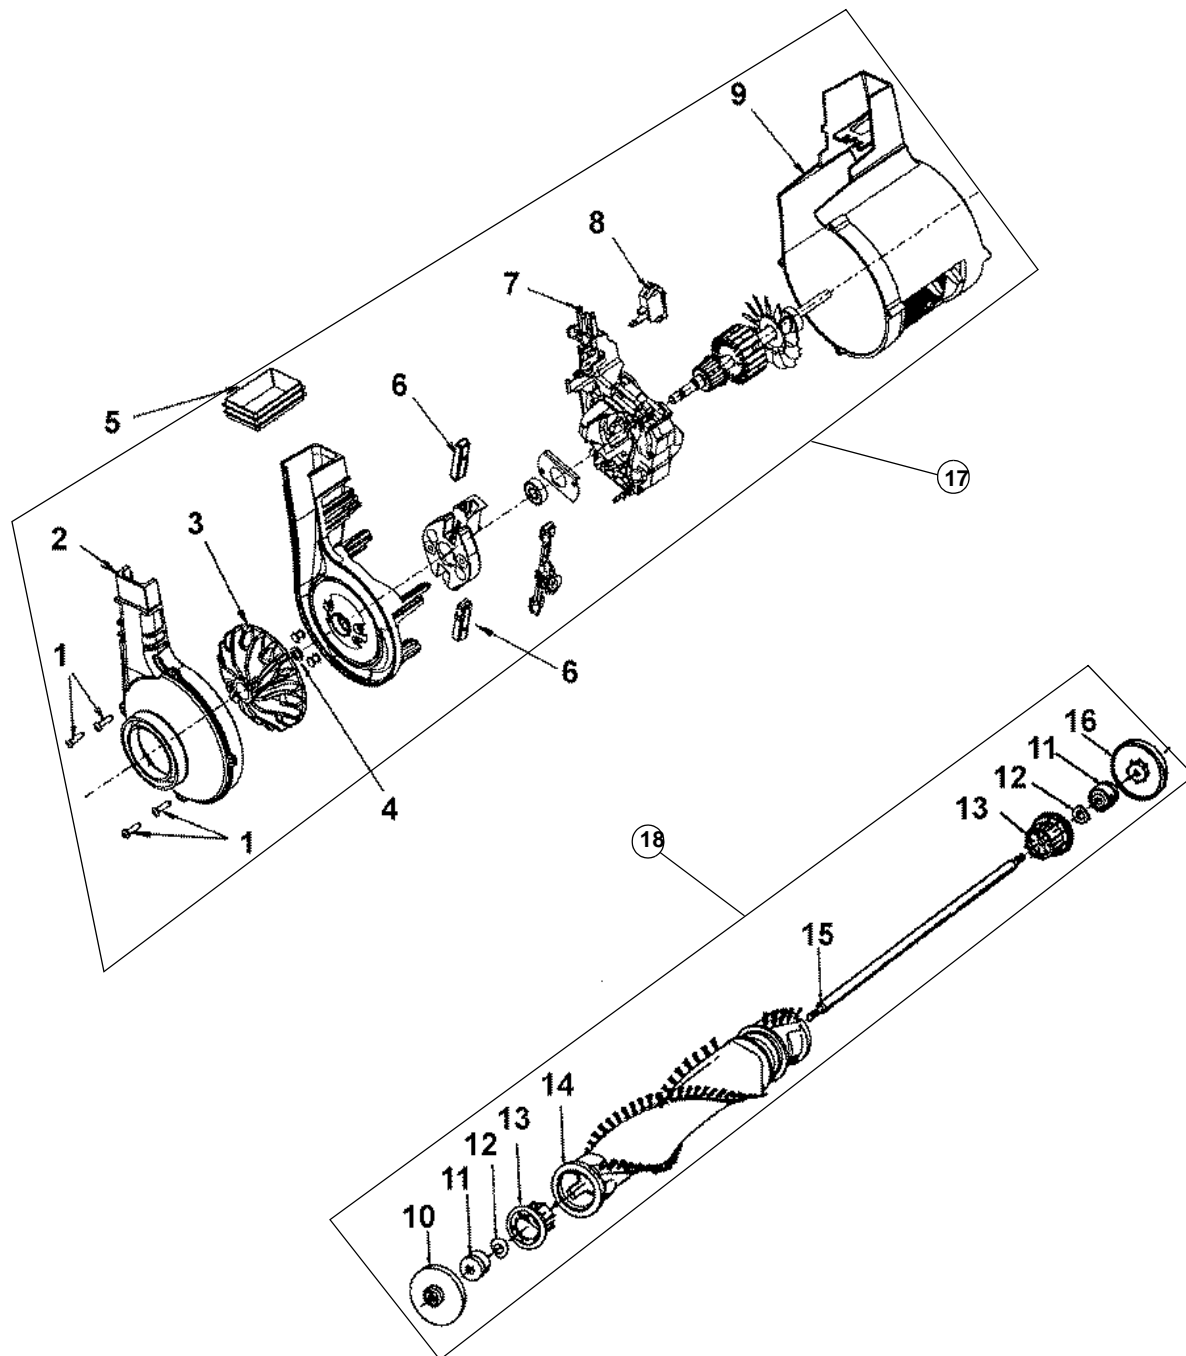

ASSEMBLY SCHEMATIC

MODEL NO.

C1412-900

FOR VACUUM CLEANER PARTS PLEASE CALL 608-836-7771

ELITE™

3

PART LISTING / PRICE LIST

ITEM	PART NUMBER	MODELS TO FIT	PART DESCRIPTION	LIST COST
1	214793DA	C1412	SCREW - SELF TAPPING 5/8"	.54
2	38736033	C1412	FAN CHAMBER	2.91
3	43565006	C1412	FAN / NUT ASSEMBLY	6.47
4	21312793	C1412	WASHER	.54
5	38783020	C1412	DUCT SEAL - MOLDED	1.39
6	41311022	C1412	MOTOR BRUSH	3.55
7	36914006	C1412	SWITCH BAR	1.07
8	28161068	C1412	ROCKER SWITCH	3.77
9	37194049	C1412	MOTOR END CAP	10.79
10	36423016	C1412	THREAD GUARD - RIGHT	1.39
11	43267002	C1412	AGITATOR BEARING ASSEMBLY	2.47
12	21347003	C1412	CONICAL WASHER	1.07
13	36422022	C1412	AGITATOR END	1.61
14		C1412	AGITATOR BODY	-
15		C1412	AGITATOR ROD	-
16	36423017	C1412	THREAD GUARD - LEFT	1.39
17	43576201	C1412	MOTOR ASSEMBLY	75.59
18	48414081	C1412	AGITATOR / BRUSH ROLL ASSEMBLY	23.21

MODEL No.

C1412-900