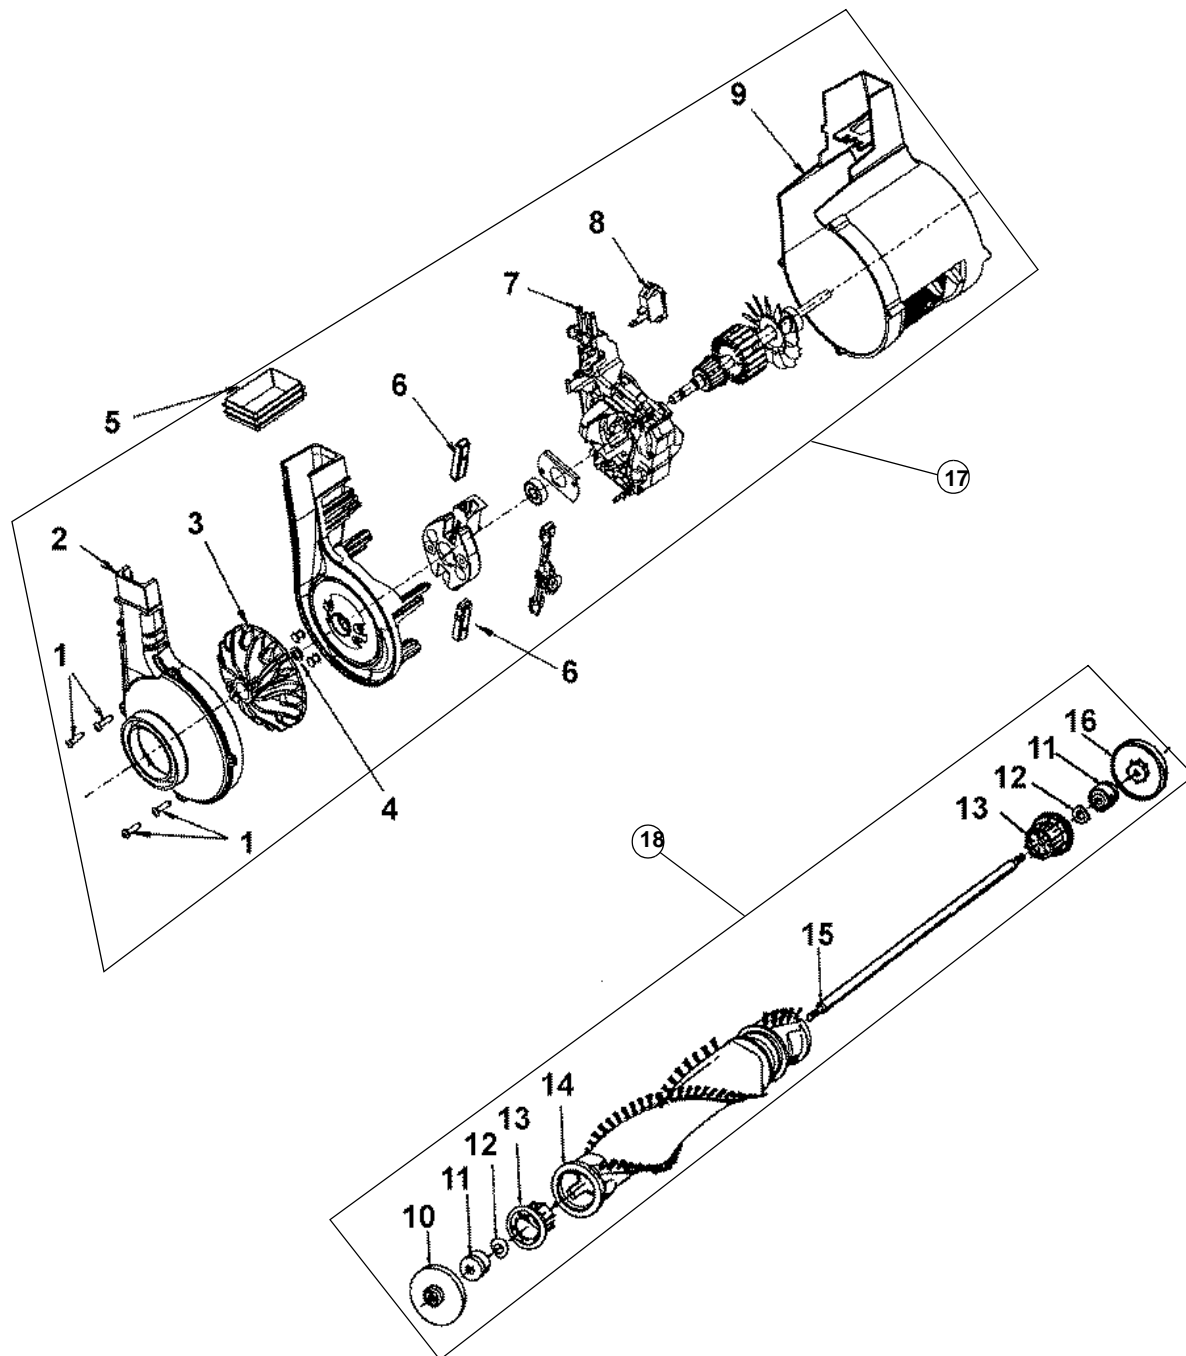

ASSEMBLY SCHEMATIC

MODEL NO.

C1414-900

FOR VACUUM CLEANER PARTS PLEASE CALL 608-836-7771

ELITE™

3

PART LISTING / PRICE LIST

MODEL No.

C1414-900

ITEM	PART NUMBER	MODELS TO FIT	PART DESCRIPTION	LIST COST
1	214793DA	C1414-900	SCREW - SELF TAPPING 5/8"	.54
2	38736033	C1414-900	FAN CHAMBER	2.91
3	43565006	C1414-900	FAN / NUT ASSEMBLY	6.47
4	21312793	C1414-900	WASHER	.54
5	38783020	C1414-900	DUCT SEAL - MOLDED	1.39
6	41311022	C1414-900	MOTOR BRUSH	3.55
7	36914006	C1414-900	SWITCH BAR	1.07
8	28161068	C1414-900	ROCKER SWITCH	3.77
9	37194049	C1414-900	MOTOR END CAP	10.79
10	36423016	C1414-900	THREAD GUARD - RIGHT	1.39
11	43267002	C1414-900	AGITATOR BEARING ASSEMBLY	2.47
12	21347003	C1414-900	CONICAL WASHER	1.07
13	36422022	C1414-900	AGITATOR END	1.61
14		C1414-900	AGITATOR BODY	-
15		C1414-900	AGITATOR ROD	-
16	36423017	C1414-900	THREAD GUARD - LEFT	1.39
17	43576201	C1414-900	MOTOR ASSEMBLY	75.59
18	48414081	C1414-900	AGITATOR / BRUSH ROLL ASSEMBLY	23.21

FOR VACUUM CLEANER PARTS PLEASE CALL 608-836-7771