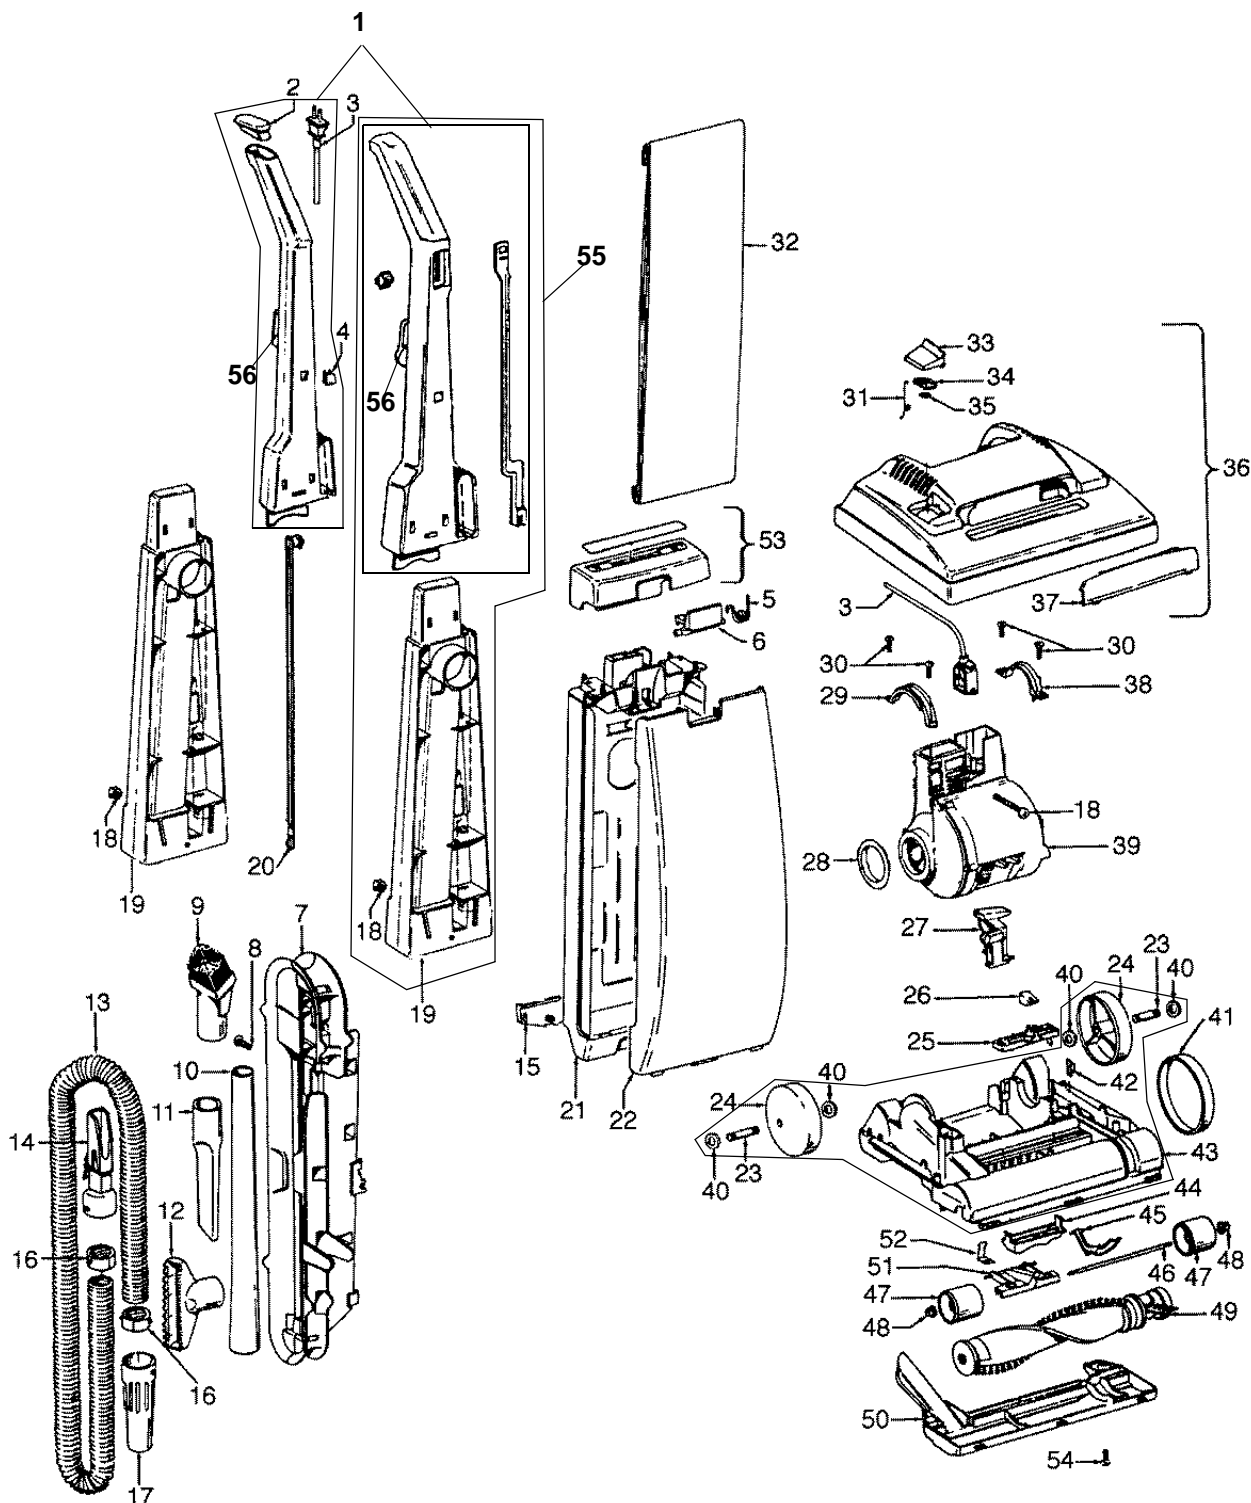

ASSEMBLY SCHEMATIC

MODEL NO.
C1414-900

FOR VACUUM CLEANER PARTS PLEASE CALL 608-836-7771

ELITE™

3

PART LISTING / PRICE LIST

MODEL No.

C1414-900

ITEM	PART NUMBER	MODELS TO FIT	PART DESCRIPTION	LIST COST
1	48663158	C1414-900	UPPER HANDLE ASSEMBLY -PRIOR TO 5/6/08 ORDER 40309051 - NEW DESIGN CONVERSION	N.L.A.
	48663248	C1414-900	UPPER HANDLE ASSEMBLY - AFTER 5/6/08	17.07
2	37911079	C1414-900	HANDLE CAP	1.39
3	46368005	C1414-900	POWER CORD - 35'	16.19
4	37911061	C1414-900	PLUG	N.A.
5	38355008	C1414-900	SPRING	1.39
6	36151006	C1414-900	LATCH	2.69
7	41426086	C1414-900	TOOL HOLDER	18.35
8	21447220	C1414-900	SCREW	.54
9	43414145	C1414-900	DUSTING BRUSH	4.35
10	38634078	C1414-900	EXTENSION TUBE	6.47
11	38617024	C1414-900	CREVICE TOOL	1.97
12	38614029	C1414-900	FURNITURE NOZZLE	5.39
13	43434232	C1414-900	HOSE COMPLETE	17.27
14	38656035	C1414-900	HOSE CONNECTOR	3.23
15	36425081	C1414-900	BAG HOUSING BRACKET	2.47
16	36116014	C1414-900	HOSE CONNECTOR COLLAR	1.07
17	32288011	C1414-900	HOSE ADAPTOR	3.23
18	40201085	C1414-900	NUT AND BOLT ASSEMBLY	.59
19	90001263	C1414-900	LOWER HANDLE - PRIOR TO 5/6/08	16.19
	48669017	C1414-900	LOWER HANDLE - AFTER 5/6/08	16.19
20	38456036	C1414-900	SWITCH CONTROL ROD - PRIOR TO 5/6/08	2.15
	38458046	C1414-900	SWITCH CONTROL ROD - AFTER 5/6/08	1.72
21	37254068	C1414-900	BAG HOUSING	26.99
22	37257303	C1414-900	BAG HOUSING DOOR	16.19
23	31531008	C1414-900	WHEEL SHAFT	1.07
24	38522011	C1414-900	REAR WHEEL	2.15
25	38567008	C1414-900	CAM ACTUATOR	1.07
26	38421070	C1414-900	INDICATOR KNOB	1.39
27	38458022	C1414-900	HANDLE RELEASE LEVER	2.80
28	38784016	C1414-900	SEAL	1.39
29	36131057	C1414-900	MOTOR RETAINER	1.39
30	21447214	C1414-900	SCREW - SELF TAPPING	N.A.
31	38351013	C1414-900	SPRING	N.L.A.
32	4010001A	C1414-900	TYPE A TOP FILL PAPER BAG - 3 PACK	1.67

FOR VACUUM CLEANER PARTS PLEASE CALL 608-836-7771