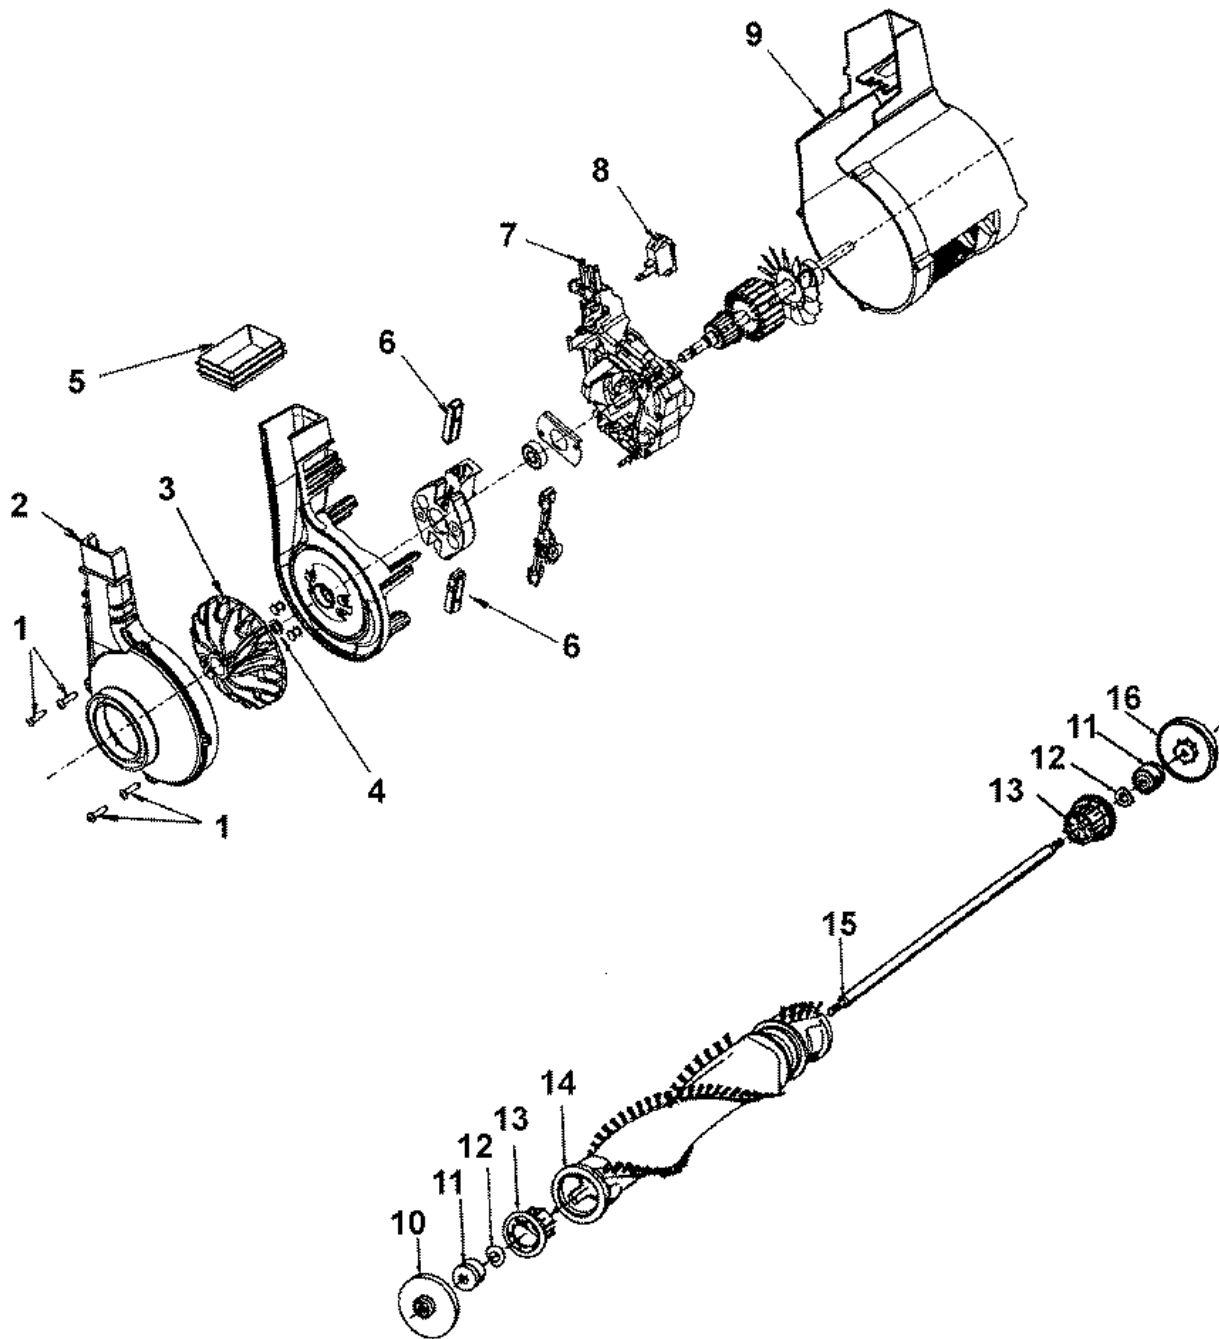

ASSEMBLY SCHEMATIC

MODEL NO.

C1700-900

FOR VACUUM CLEANER PARTS PLEASE CALL 608-836-7771

SOFT GUARD™

3

PART LISTING / PRICE LIST

MODEL No.

C1700-900

ITEM	PART NUMBER	MODELS TO FIT	PART DESCRIPTION	LIST COST
1	214793DA	C1700-900	SCREW - SELF TAPPING 5/8"	.54
2	38736033	C1700-900	FAN CHAMBER	2.91
3	43565006	C1700-900	FAN / NUT ASSEMBLY	6.47
4	21312793	C1700-900	WASHER	.54
5	38783020	C1700-900	DUCT SEAL - MOLDED	1.39
6	41311022	C1700-900	MOTOR BRUSH	3.55
7	36914006	C1700-900	SWITCH BAR	1.07
8	28161068	C1700-900	ROCKER SWITCH	3.77
9	37194049	C1700-900	MOTOR END CAP	10.79
10	36423016	C1700-900	THREAD GUARD - RIGHT	1.39
11	43267002	C1700-900	AGITATOR BEARING ASSEMBLY	2.47
12	21347003	C1700-900	CONICAL WASHER	1.07
13	36422022	C1700-900	AGITATOR END	1.61
14		C1700-900	AGITATOR BODY	-
15		C1700-900	AGITATOR ROD	-
16	36423017	C1700-900	THREAD GUARD - LEFT	1.39
	43576201	C1700-900	MOTOR ASSEMBLY WITH OUT HEADLIGHT	75.59
	48414061	C1700-900	AGITATOR COMPLETE	21.59

FOR VACUUM CLEANER PARTS PLEASE CALL 608-836-7771