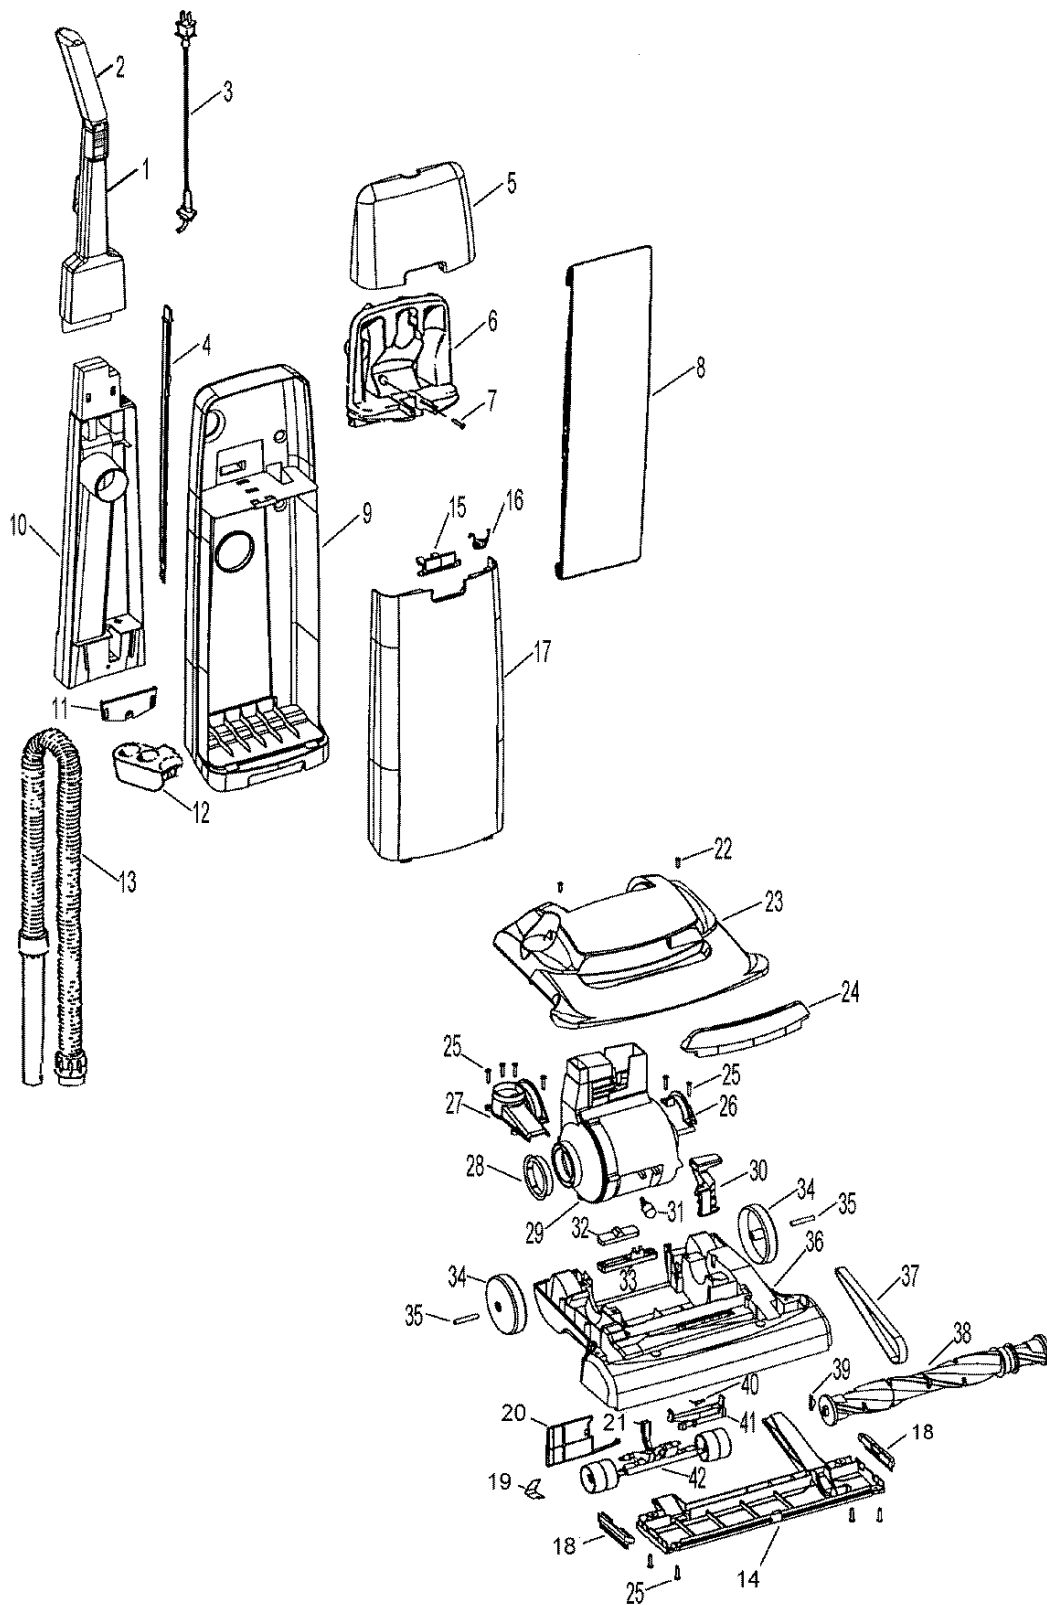

ASSEMBLY SCHEMATIC

MODEL No.
C1700-900

FOR VACUUM CLEANER PARTS PLEASE CALL 608-836-7771

SOFT GUARD™

3

PART LISTING / PRICE LIST

MODEL No.

C1700-900

ITEM	PART NUMBER	MODELS TO FIT	PART DESCRIPTION	LIST COST
1	48663209	C1700-900	UPPER HANDLE	18.89
2	37911078	C1700-900	HANDLE CAP	1.39
3	46368005	C1700-900	POWER CORD - 35'	16.19
4	38458046	C1700-900	SWITCH ROD -LOWER	1.72
5		C1700-900	COVER	-
6	36433125	C1700-900	TOOL HOLDER	8.63
7	21447232	C1700-900	SCREW - SELF TAPPING	.54
8	43667053	C1700-900	REUSABLE CLOTH BAG ASSEMBLY	32.39
	4010100Z	C1700-900	TYPE Z ALLERGEN PAPER BAG - 3 PACK	3.62
9	37255021	C1700-900	BACK PANEL / BAG HOUSING	28.07
10	39464025	C1700-900	LOWER HANDLE	12.95
11	36425081	C1700-900	BAG HOUSING BRACKET	2.47
12	36433113	C1700-900	LOWER HOSE SUPPORT	2.69
13	43434101	C1700-900	HOSE ASSEMBLY	32.39
14	37245035	C1700-900	BOTTOM PLATE / NOZZLE GUARD	16.19
15	36151013	C1700-900	LATCH	2.15
16	38355008	C1700-900	SPRING	1.39
17	37254137	C1700-900	BAG HOUSING DOOR	21.59
18	39511018	C1700-900	LITTLER PICKER - BLACK	2.15
19	34572002	C1700-900	CAM ACTUATOR SPRING	1.07
20	38718005	C1700-900	VALVE GATE	2.15
21		C1700-900	LEVER ORDER #42 43248058	-
22	21447218	C1700-900	SCREW - SELF TAPPING	1.07
23	42252A62	C1700-900	HOOD / NOZZLE COVER - MODELS BEFORE 10/01 INCLUDED #24 LENS	25.91
24	39383108	C1700-900	LENS	2.47
25	21447217	C1700-900	SCREW - SELF TAPPING	1.07
26	36131090	C1700-900	MOTOR RETAINER	.56
27	38656033	C1700-900	DUCT COVER	2.80
28	38784016	C1700-900	SEAL	1.39
29	43576201	C1700-900	MOTOR ASSEMBLY	75.59
30	38458053	C1700-900	HANDLE RELEASE LEVER	2.80
31	27313101	C1700-900	LAMP - MODELS BEFORE 10/01	1.93
32	38567014	C1700-900	INDICATOR KNOB	1.39
33	38567027	C1700-900	CAM ACTUATOR	1.07
34	38522011	C1700-900	REAR WHEEL	2.15

FOR VACUUM CLEANER PARTS PLEASE CALL 608-836-7771