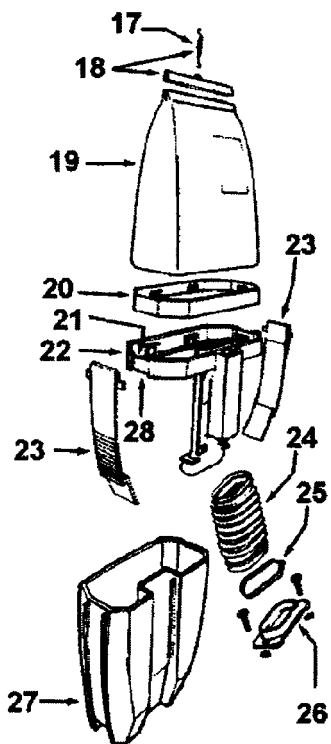

ASSEMBLY SCHEMATIC

[MODEL NO.](#)

C1800

FOR VACUUM CLEANER PARTS PLEASE CALL 608-836-7771