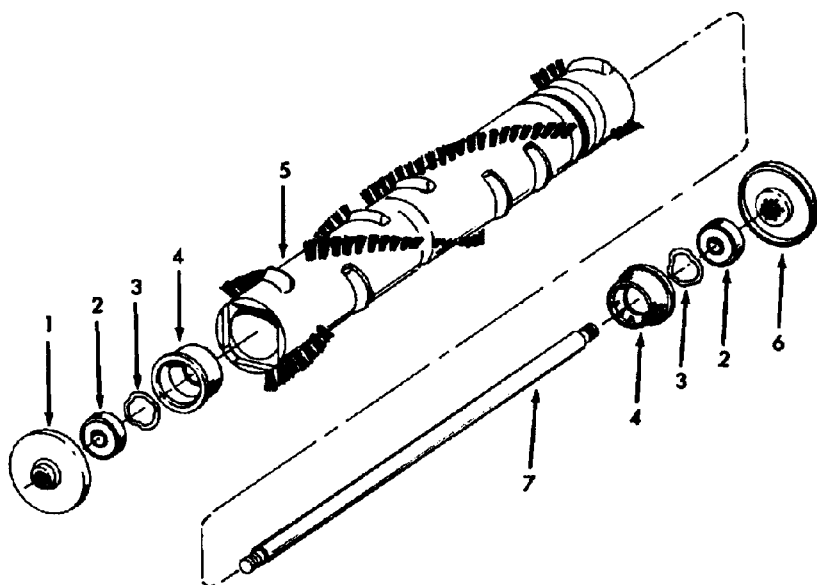

ASSEMBLY SCHEMATIC

[MODEL No.](#)

C1800

FOR VACUUM CLEANER PARTS PLEASE CALL 608-836-7771