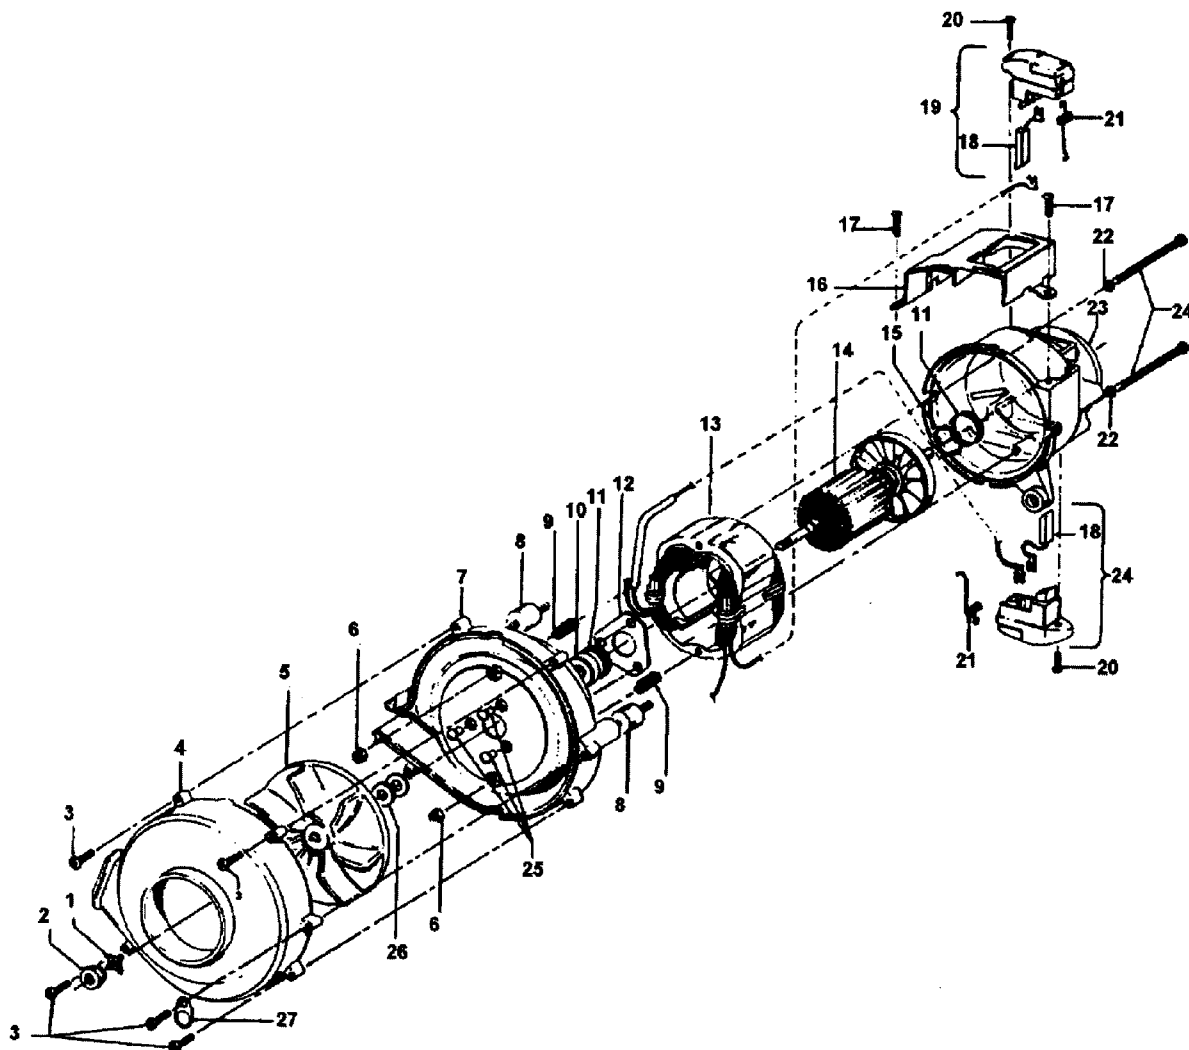

ASSEMBLY SCHEMATIC

MODEL No.

C1800

FOR VACUUM CLEANER PARTS PLEASE CALL 608-836-7771