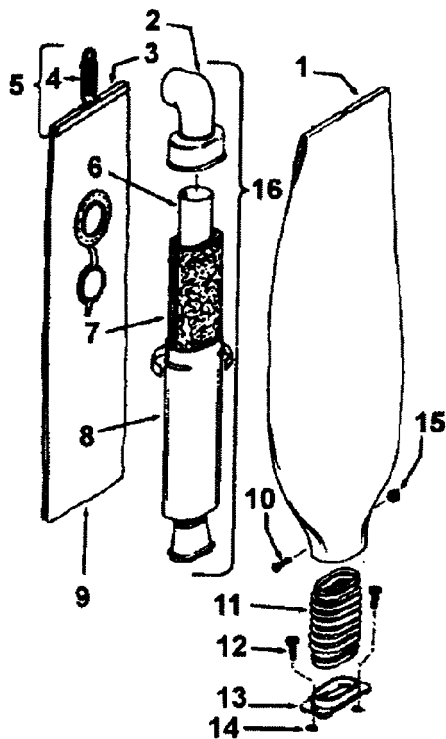

ASSEMBLY SCHEMATIC

[MODEL NO.](#)

C1800

FOR VACUUM CLEANER PARTS PLEASE CALL 608-836-7771