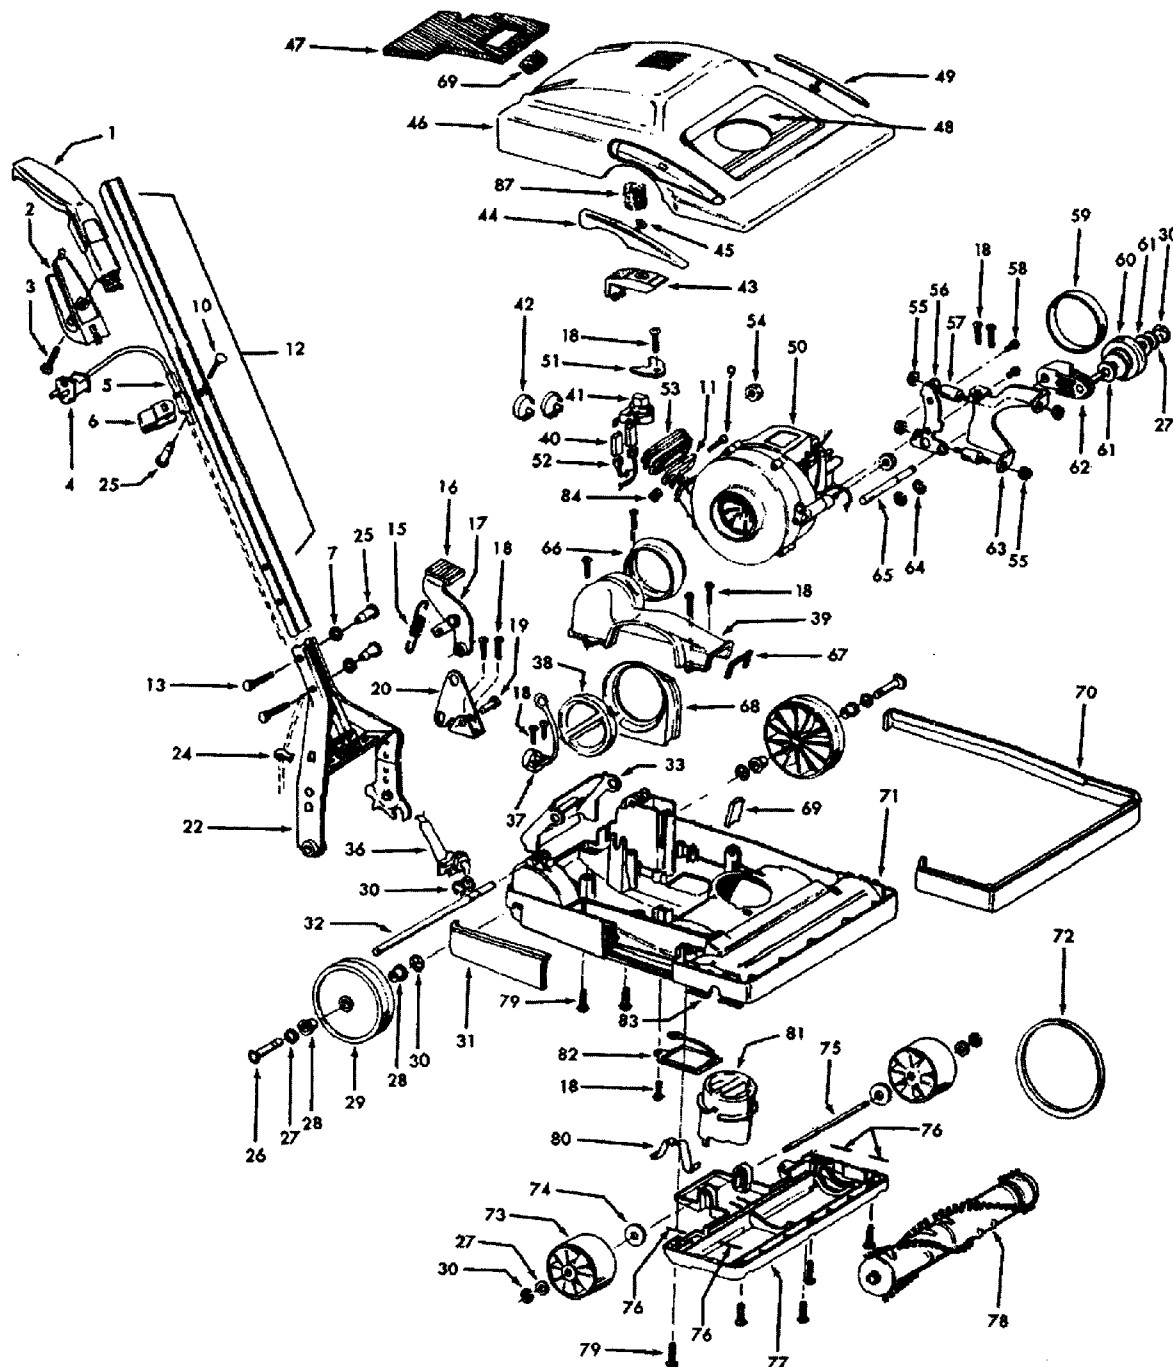

ASSEMBLY SCHEMATIC

MODEL NO.

C1800

FOR VACUUM CLEANER PARTS PLEASE CALL 608-836-7771

CONQUEST™

1

PART LISTING / PRICE LIST

MODEL No.

C1800

ITEM	PART NUMBER	MODELS To FIT	PART DESCRIPTION	LIST COST
1	39454060	C1800	HANDLE GRIP ASSEMBLY	4.48
2	39442017	C1800	CORD HOOK	4.31
3	21447215	C1800	SCREW -SELF TAPPING	.75
4	91001025	C1800	POWER CORD	21.59
5	36215025	C1800	CORD PROTECTOR	1.93
6	36172040	C1800	CORD RETAINER CLAMP	3.23
7	013704--	C1800	LOCK WASHER	.33
9	21765140	C1800	SCREW	.54
10	21631301	C1800	HANDLE CLAMP BOLT	1.07
11	34797008	C1800	CLAMP BAND	2.80
12	48631149	C1800	HANDLE ASSEMBLY COMPLETE	32.39
13	21831024	C1800	HANDLE BOLT	1.07
15	38335008	C1800	SPRING	1.39
16	38426030	C1800	FOOT PAD	1.39
17	43151006	C1800	HANDLE RELEASE LEVER	N.L.A.
18	21447003	C1800	SCREW	.54
19	32215002	C1800	SHAFT	1.07
20	35214009	C1800	FOOT LEVER SUPPORT	3.23
22	41416022	C1800	BAIL / HANDLE FORK	53.99
24	36172015	C1800	CORD RETAINER	1.72
25	32277008	C1800	HANDLE CLAMP NUT	1.07
26	32512001	C1800	REAR WHEEL	2.15
27	163110--	C1800	WASHER	.38
28	162143--	C1800	REAR WHEEL BEARING	1.39
29	38522036	C1800	REAR WHEEL	3.23
30	160017--	C1800	LOCK RING	.27
31	36231154	C1800	FURNITURE GUARD - SHORT	6.47
32	32563009	C1800	BAIL / HANDLE FORK SHAFT	3.23
33	42256106	C1800	EXHAUST FLANGE ASSEMBLY	4.31
36	36216008	C1800	PROTECTOR	3.01
37	27478611	C1800	STRAIN RELIEF	2.47
38	37257282	C1800	CAP	4.31
39	38657020	C1800	AIR DUCT	5.39
40	162961--	C1800	INSULATING POD	1.07
41	28212009	C1800	SWITCH	9.28
42	27479307	C1800	CABLE TIE	.22

FOR VACUUM CLEANER PARTS PLEASE CALL 608-836-7771