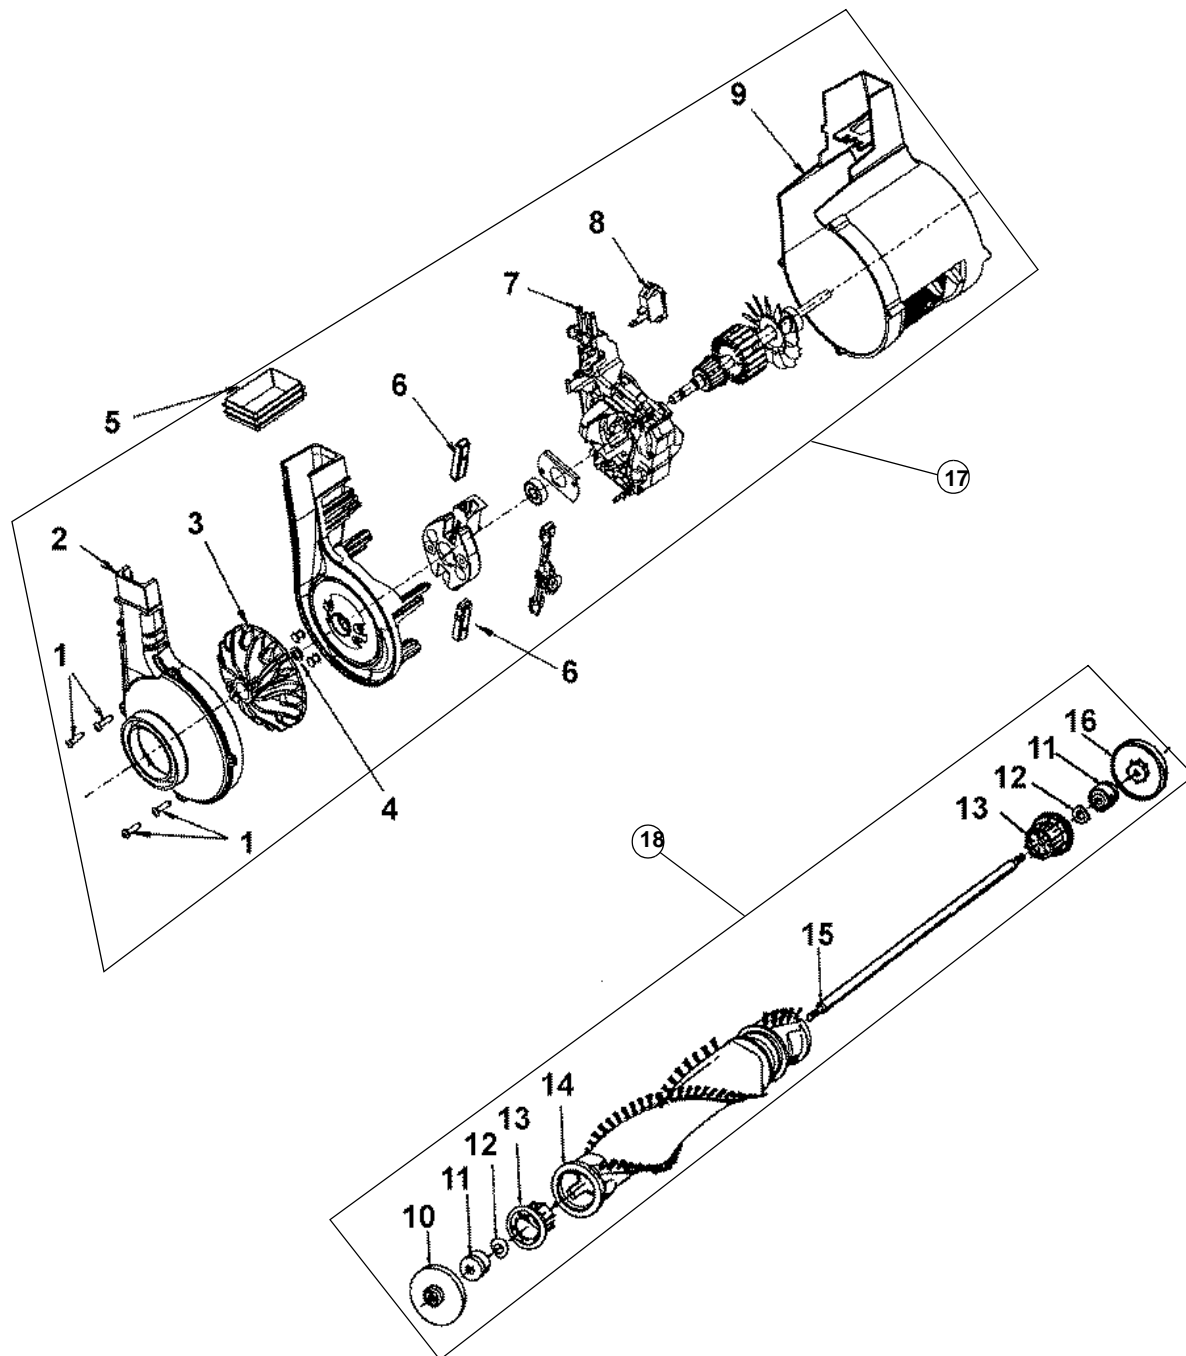

ASSEMBLY SCHEMATIC

MODEL NO.

C1404

FOR VACUUM CLEANER PARTS PLEASE CALL 608-836-7771

ELITE™

3

PART LISTING / PRICE LIST

MODEL No.

C1404

ITEM	PART NUMBER	MODELS TO FIT	PART DESCRIPTION	LIST COST
1	214793DA	C1404	SCREW - SELF TAPPING 5/8"	.54
2	38736033	C1404	FAN CHAMBER	2.91
3	43565006	C1404	FAN / NUT ASSEMBLY	6.47
4	21312793	C1404	WASHER	.54
5	38783020	C1404	DUCT SEAL - MOLDED	1.39
6	41311022	C1404	MOTOR BRUSH	3.55
7	36914006	C1404	SWITCH BAR	1.07
8	28161068	C1404	ROCKER SWITCH	3.77
9	37194049	C1404	MOTOR END CAP	10.79
10	36423016	C1404	THREAD GUARD - RIGHT	1.39
11	43267002	C1404	AGITATOR BEARING ASSEMBLY	2.47
12	21347003	C1404	CONICAL WASHER	1.07
13	36422022	C1404	AGITATOR END	1.61
14		C1404	AGITATOR BODY	N.A.
15		C1404	AGITATOR ROD	N.A.
16	36423017	C1404	THREAD GUARD - LEFT	1.39
17	43576201	C1404	MOTOR ASSEMBLY	75.59
18	48414081	C1404	AGITATOR / BRUSH ROLL ASSEMBLY	23.21

FOR VACUUM CLEANER PARTS PLEASE CALL 608-836-7771