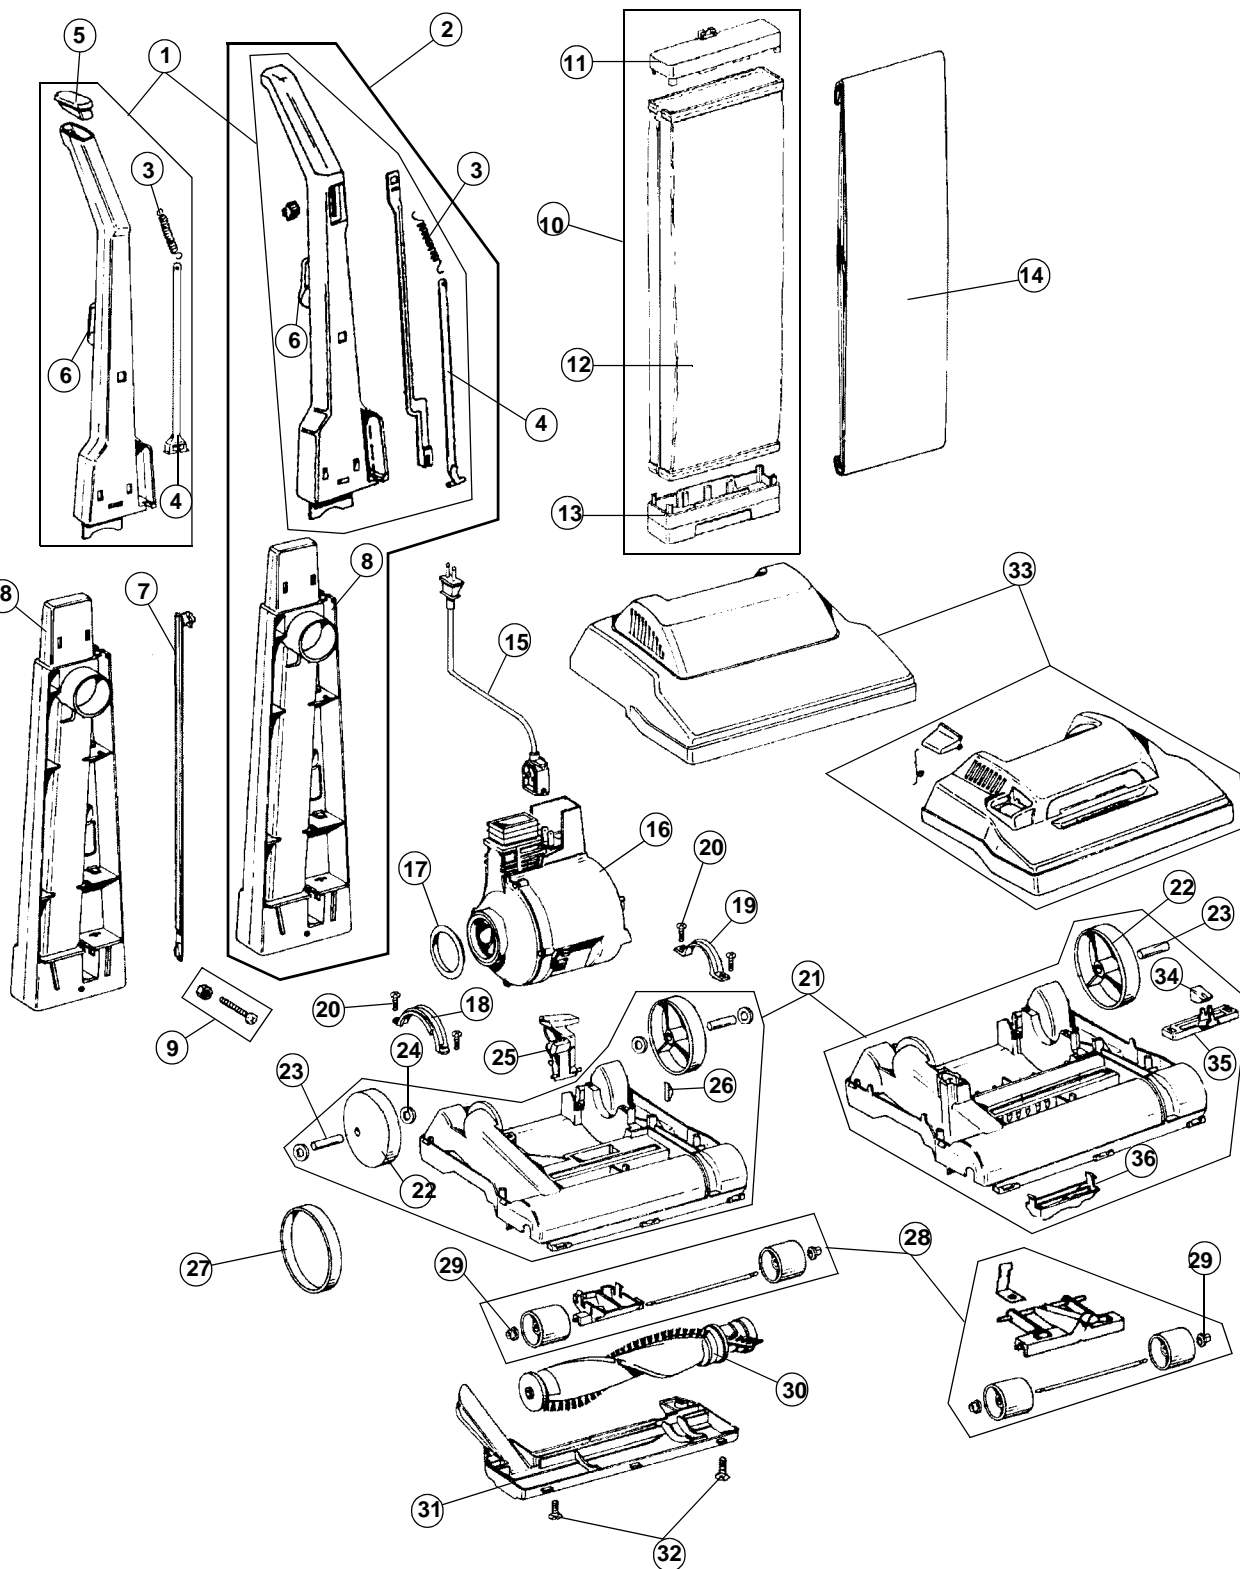

ASSEMBLY SCHEMATIC

MODEL NO.

C1404

FOR VACUUM CLEANER PARTS PLEASE CALL 608-836-7771

ELITE™

3

PART LISTING / PRICE LIST

MODEL No.

C1404

ITEM	PART NUMBER	MODELS TO FIT	PART DESCRIPTION	LIST COST
1	48663141	C1404	UPPER HANDLE ASSEMBLY -PRIOR TO 5/17/08	N.L.A.
	48663247	C1404	UPPER HANDLE ASSEMBLY - AFTER 5/17/08	16.55
2	40309050	C1404	UPPER AND LOWER HANDLE KIT ASSEMBLY - NEW DESIGN CONVERSION	43.33
3	38335020	C1404	BAG STRAP SPRING	1.39
4	36425072	C1404	BAG STRAP	1.07
5	37911079	C1404	HANDLE CAP	1.39
6	90001100	C1404	CORD WRAP	2.15
7	38456036	C1404	SWITCH ROD - LOWER PRIOR TO 5/17/08	2.15
	38458046	C1404	SWITCH ROD - LOWER AFTER 5/17/08	1.72
8	39464005	C1404	LOWER HANDLE - PRIOR TO 5/17/08	N.L.A.
	48669017	C1404	LOWER HANDLE - AFTER 5/17/08	16.19
9	40201085	C1404	NUT AND BOLT ASSEMBLY	.59
10	43667034	C1404	OUTER BAG ASSEMBLY COMPLETE	10.96
11	36425064	C1404	OUTER BAG SUPPORT - UPPER	4.09
12	43686241	C1404	OUTER BAG	14.03
13	36425063	C1404	OUTER BAG SUPPORT - LOWER	4.09
14	4010001A	C1404	TYPE A TOP FILL PAPER BAG - 3 PACK	1.67
15	46368005	C1404	POWER CORD	16.19
16	43576201	C1404	MOTOR ASSEMBLY	75.59
17	38784016	C1404	MOTOR SEAL	1.39
18	36131057	C1404	MOTOR RETAINER - LEFT	1.39
19	36131090	C1404	MOTOR RETAINER - RIGHT	.56
20	21447217	C1404	SCREW - SELF TAPPING	1.07
21	42242280	C1404	NOZZLE BASE ASSEMBLY WITH WHEELS - PRIOR TO 5/17/08	25.00
	42242281	C1404	NOZZLE BASE ASSEMBLY WITH WHEELS - AFTER 5/17/08	25.67
22	38522011	C1404	REAR WHEEL	2.15
23	31531008	C1404	WHEEL SHAFT	1.07
24	21312787	C1404	WASHER	N.A.
25	38458022	C1404	HANDLE RELEASE LEVER	2.80
26	013261AY	C1404	RIB SHOE	.54
27	38528040	C1404	BELT	2.79
28	43248072	C1404	FRONT WHEEL ASSEMBLY - PRIOR TO 5/17/08	7.20
	43248073	C1404	FRONT WHEEL ASSEMBLY - AFTER 5/17/08	7.67
29	36131056	C1404	WHEEL RETAINER	.54

FOR VACUUM CLEANER PARTS PLEASE CALL 608-836-7771