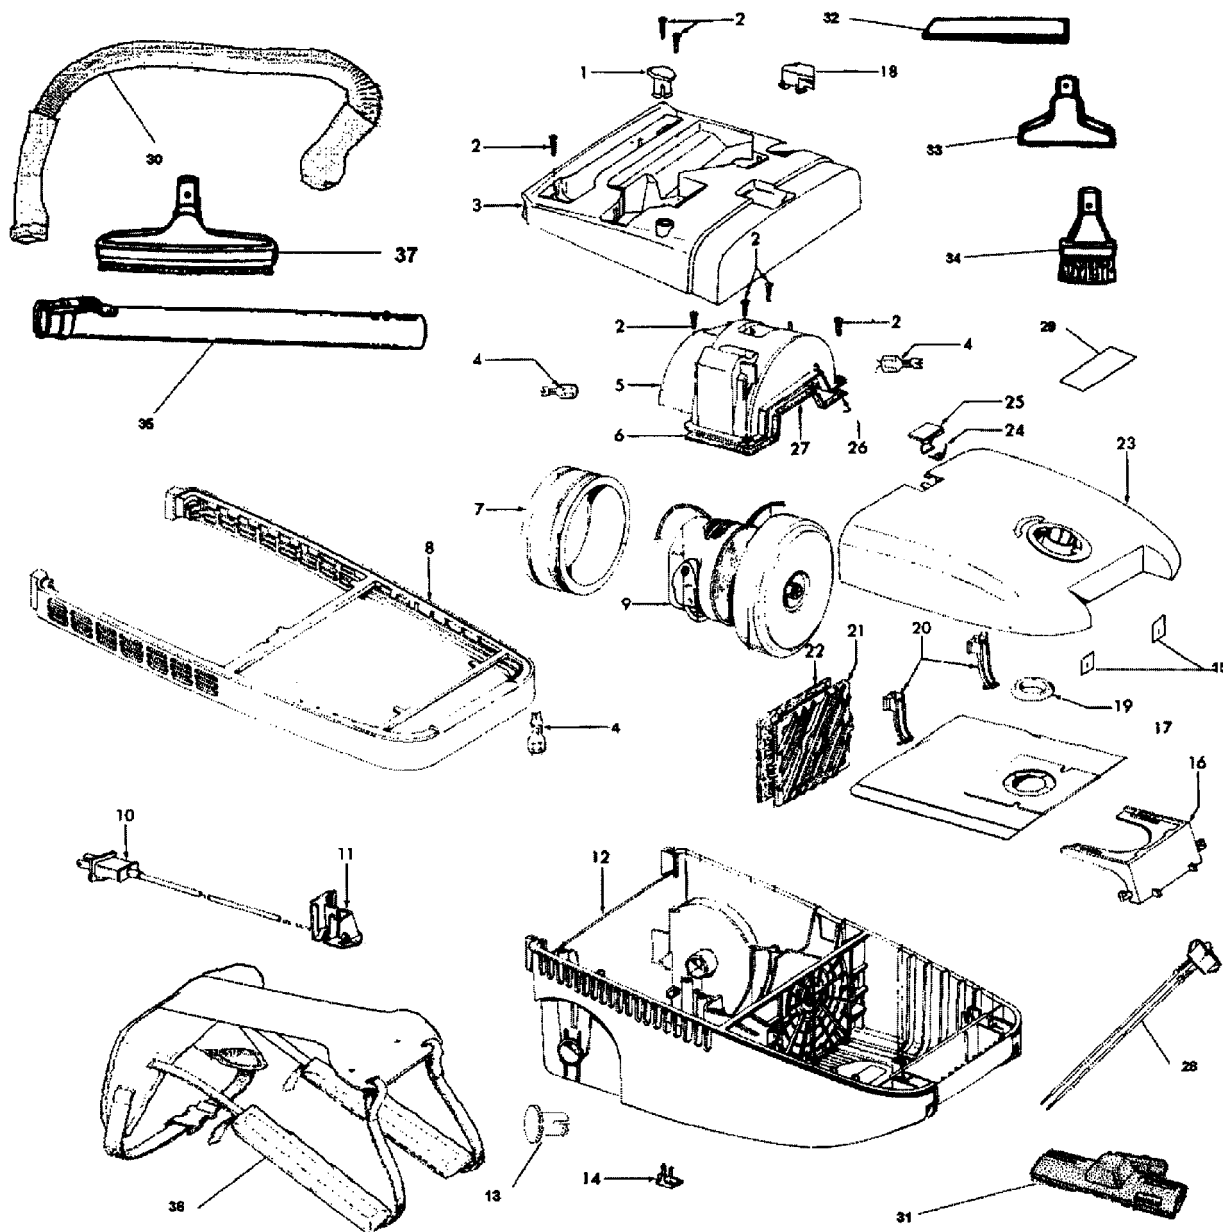

FOR VACUUM CLEANER PARTS PLEASE CALL 608-836-7771

COMMERCIAL SHOULDER VAC

5

PART LISTING / PRICE LIST

MODEL No.

C2089

ITEM	PART NUMBER	MODELS TO FIT	PART DESCRIPTION	LIST COST
1	37911097	C2089	SNAP PLUG	2.15
2	21447217	C2089	SCREW - SELF TAPPING	1.07
3	41426157	C2089	MOTOR COVER	14.03
4	012227--	C2089	TERMINALS	.75
5	41312042	C2089	MOTOR RETAINER	5.71
6		C2089	MOTOR RETAINER SEAL- RIGHT	-
7	36322031	C2089	MOTOR MOUNT	3.23
8	36235069	C2089	FURNITURE GUARD	N.A.
9	43576222	C2089	MOTOR ASSEMBLY COMPLETE	140.39
	28382085	C2089	THERMAL PROTECTOR	6.47
10	46563019	C2089	POWER CORD	39.95
11	36215034	C2089	STRAIN RELIEF	N.A.
12	42215053	C2089	LOWER MAIN BODY	53.99
13	40201256	C2089	HARNES ATTACHMENT PLUG	3.23
14	37258136	C2089	PTO COVER	N.A.
15	21378159	C2089	SPEED CLIP	1.07
16	36424010	C2089	BAG COLLAR SUPPORT	.96
17	43662035	C2089	CLOTH BAG ASSEMBLY - REUSABLE	37.79
	4010064S	C2089	TYPE S PAPER BAG - 3 PACK	1.67
	4010100S	C2089	TYPE S ALLERGEN PAPER BAG - 3 PACK	3.62
	4010344S	C2089	TYPE S PAPER BAG - 10 PACK	5.56
18	37911098	C2089	SNAP COVER	1.61
19	36424012	C2089	BAG COLLAR SEAL	1.39
20	36151027	C2089	BAG LID HINGE	1.07
21	37944005	C2089	FILTER RETAINER	N.L.A.
22	38765009	C2089	SECONDARY FILTER	N.L.A.
23	42217195	C2089	BAG LID ASSEMBLY	15.11
24	38351009	C2089	TORSION SPRING	1.07
25	36153040	C2089	BAG LID LATCH	1.07
26	34633002	C2089	RETAINER SEAL - LEFT	N.A.
27	34123040	C2089	RETAINER SEAL - CENTER	N.A.
28	28161070	C2089	SWITCH WITH LEADS	5.93
29	52125152	C2089	BAG LID LABEL	N.A.
30	43434270	C2089	HOSE ASSEMBLY	26.99
31	4341401P	C2089	RUG / FLOOR NOZZLE	21.59
32	38617017	C2089	CREVICE TOOL	2.05

FOR VACUUM CLEANER PARTS PLEASE CALL 608-836-7771