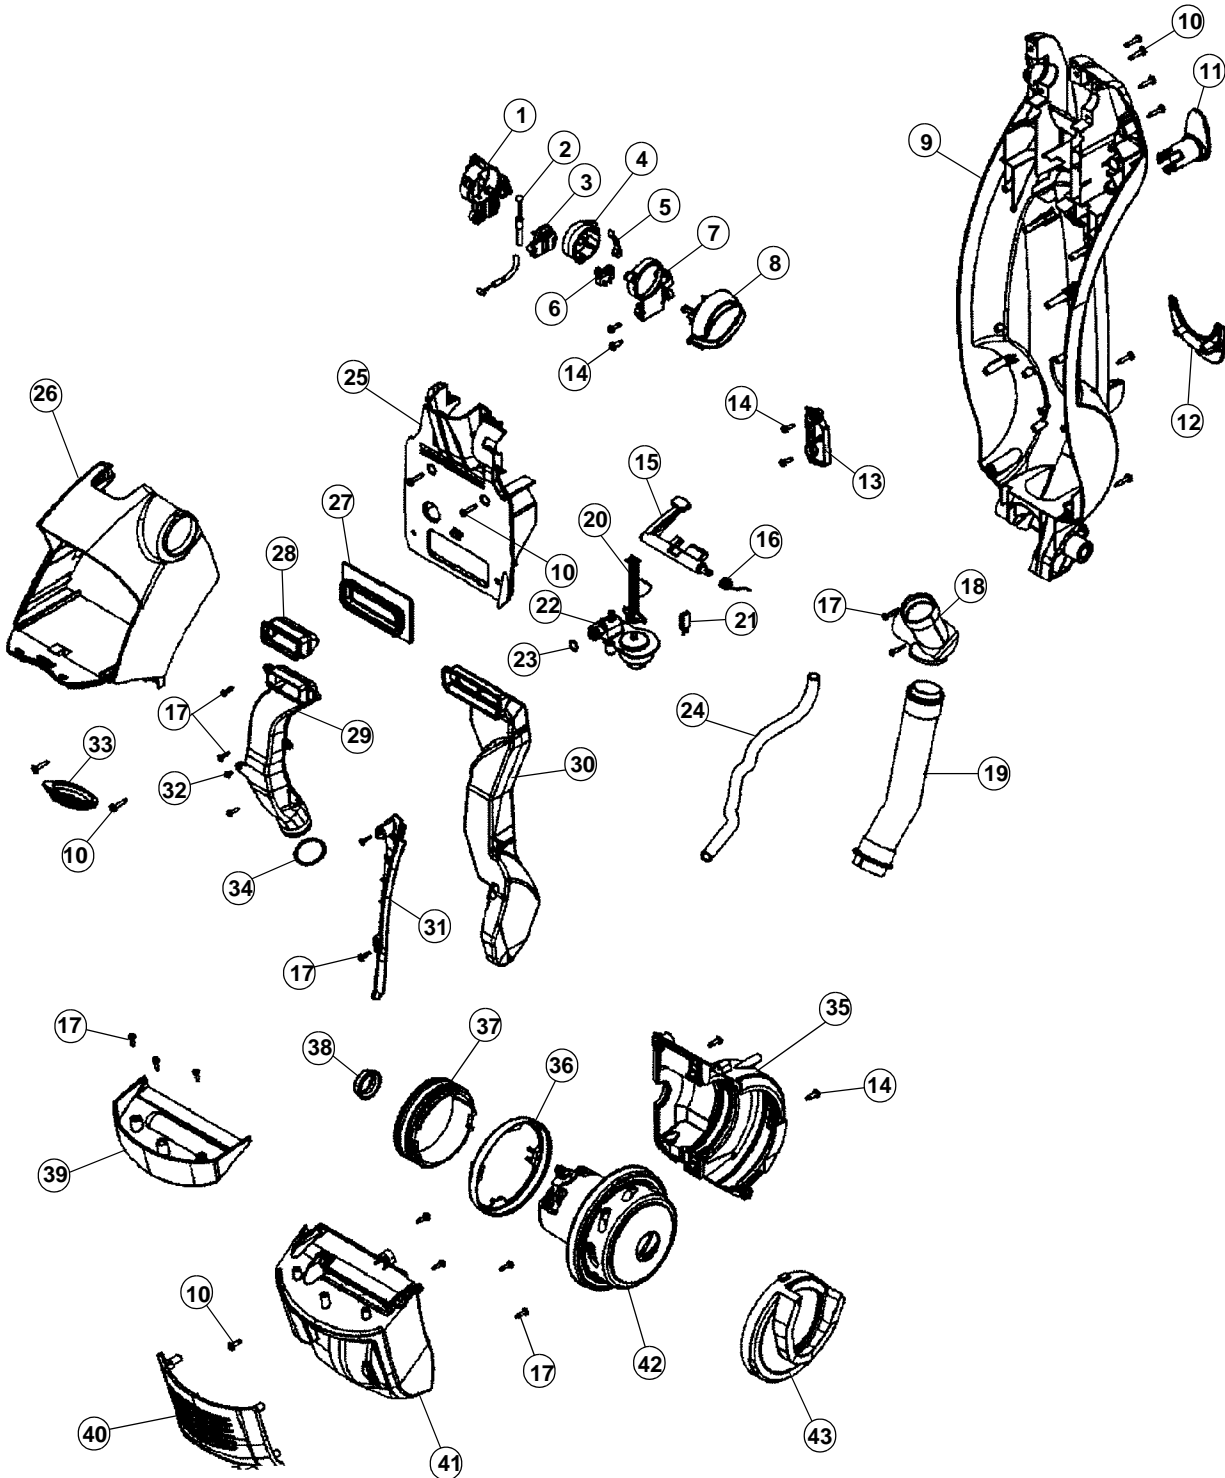

ASSEMBLY SCHEMATIC

MODEL No.

H3040
H3044
H3045

TO ORDER PARTS VISIT WWW.VACMONSTER.COM OR CALL 608-836-7771

FloorMate

12

PART LISTING / PRICE LIST

MODEL No.

H3040
H3044
H3045

ITEM	PART NUMBER	MODELS TO FIT	PART DESCRIPTION	LIST COST
1	93001119	H3040, H3044, H3045	BEARING - MODE CONTROL RIGHT	1.08
2	93001120	H3040, H3044, H3045	CABLE - MODE CONTROL	4.85
	93002293	H3040, H3044, H3045	CABLE RETAINER - FOOT	.85
3	93001136	H3040, H3044, H3045	CABLE RETAINER	.54
4	93001121	H3040, H3044, H3045	ACTUATOR - MODE CONTROL	1.08
5	93001122	H3040, H3044, H3045	SPRING - MODE CONTROL	.54
6	59178361	H3040, H3044, H3045	SWITCH - MODE CONTROL	
7	93001123	H3040, H3044, H3045	BEARING - MODE CONTROL LEFT	1.08
8	59178552	H3040, H3044	KNOB - MODE CONTROL CRYSTAL BLUE	
	59178907	H3045	KNOB - MODE CONTROL IMPERIAL RED	1.00
9	93001129	H3040, H3044, H3045	TANK HOUSING	12.41
10	93001736	H3040, H3044, H3045	SCREW #8 x 12-3/4"	.54
11	93001130	H3040, H3044, H3045	UPPER CORD WRAP	1.08
12	93001131	H3040, H3044, H3045	LOWER CORD HOOK	1.08
13	93001127	H3040, H3044, H3045	CORD RETAINER	.54
14	93001733	H3040, H3044, H3045	SCREW #8 x 12-1/2"	.54
15	59178535	H3040, H3044	LATCH - UPPER HANDLE CRYSTAL BLUE	
	59178910	H3045	LATCH - UPPER HANDLE IMPERIAL RED	.84
16	93001159	H3040, H3044, H3045	SPRING	.54
17	93001734	H3040, H3044, H3045	SCREW #6 x 10-1/2"	.54
18	93001172	H3040, H3044, H3045	LOWER SUCTION DUCT	.54
19	59178830	H3040, H3044	HOSE ASSEMBLY	
	59178899	H3045	HOSE ASSEMBLY	4.06
20	93001161	H3040, H3044, H3045	CONTROL ROD - LOWER	.54
21	93001160	H3040, H3044, H3045	RESET SWITCH	2.69
22	93001829	H3040, H3044, H3045	RESERVOIR ASSEMBLY	2.15
23	93001155	H3040, H3044, H3045	O-RING	.54
24	93001165	H3040, H3044, H3045	TUBING - 28"	1.08
25	93001154	H3040, H3044, H3045	HANDLE RETAINER	3.77
26	93001176	H3040, H3044	CARRY HANDLE	6.47
	59178909	H3045	CARRY HANDLE	10.53
27	93001174	H3040, H3044, H3045	SEAL - SUCTION DUCT	1.08
28	93001175	H3040, H3044, H3045	SEAL - RECOVERY DUCT	1.08
29	93002026	H3040, H3044, H3045	RECOVERY DUCT	4.53
30	59178291	H3040, H3044, H3045	SUCTION DUCT	
31	93001166	H3040, H3044, H3045	CORD COVER - TANK HOUSING	7.40

TO ORDER PARTS VISIT WWW.VACMONSTER.COM OR CALL 608-836-7771