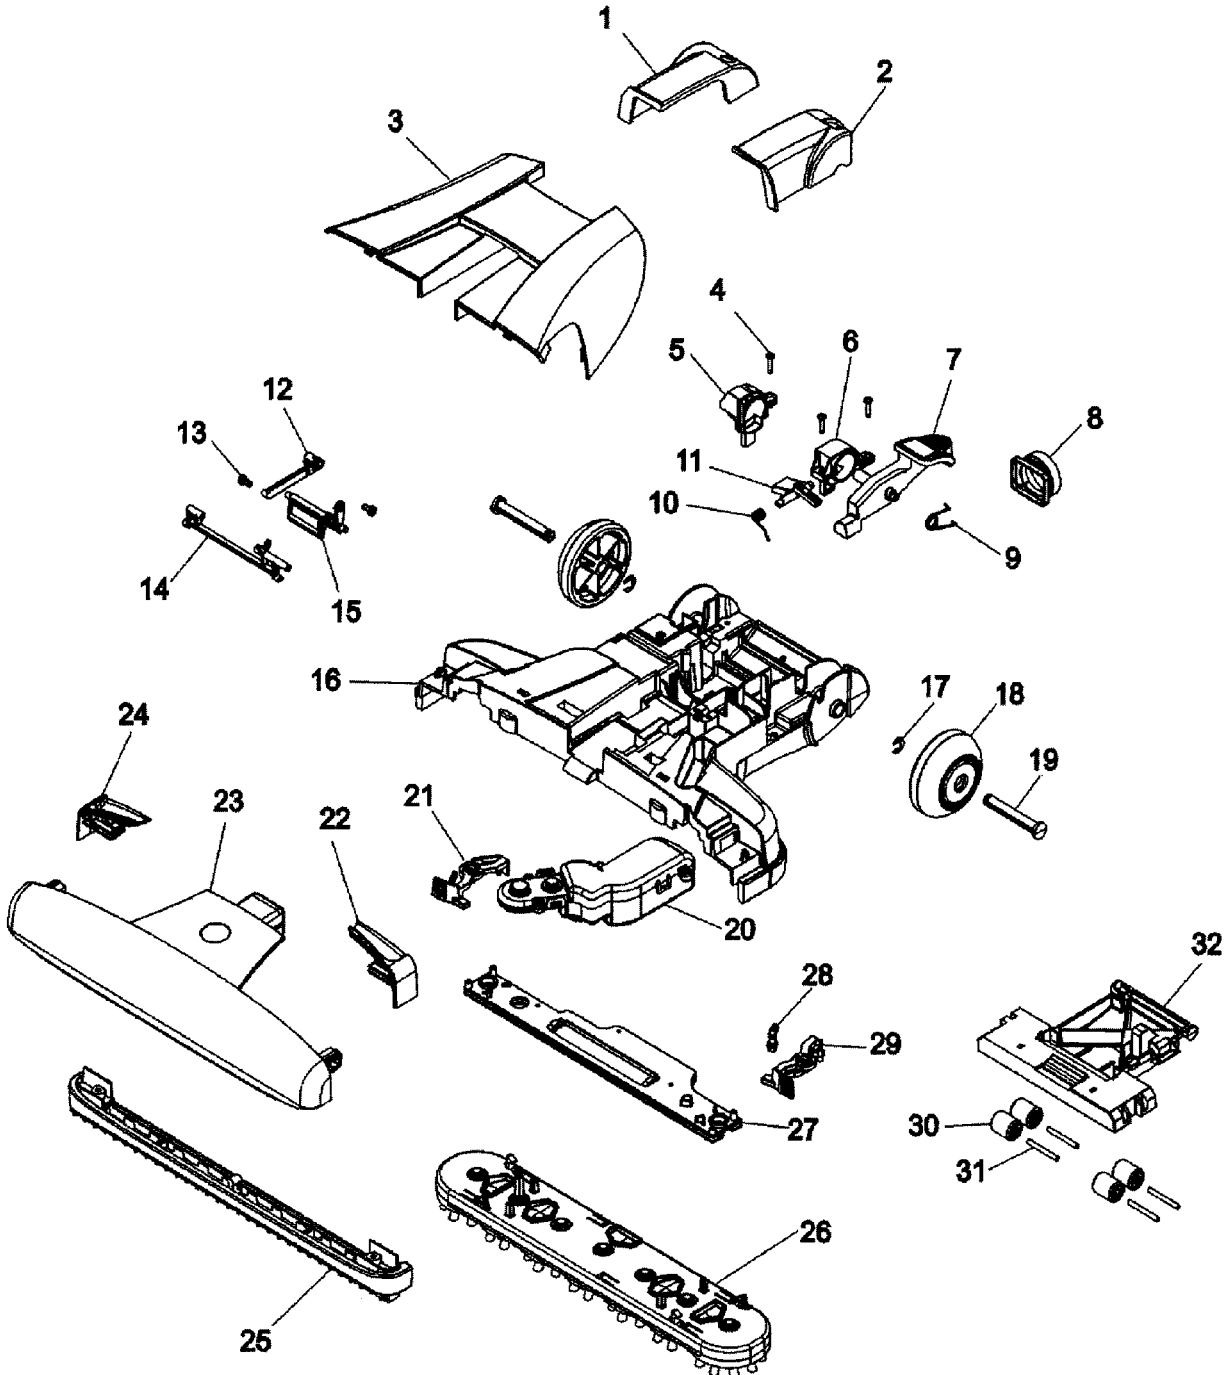

ASSEMBLY SCHEMATIC

MODEL NO.

H3040
H3044
H3045

TO ORDER PARTS VISIT WWW.VACMONSTER.COM OR CALL 608-836-7771

FloorMate

12

PART LISTING / PRICE LIST

MODEL No.

H3040
H3044
H3045

ITEM	PART NUMBER	MODELS TO FIT	PART DESCRIPTION	LIST COST
1	93001041	H3040, H3044	HOOD REAR COVER - RIGHT	1.61
	59178904	H3045	HOOD REAR COVER - RIGHT CLEAR	1.20
2	93001038	H3040, H3044	HOOD REAR COVER - LEFT	1.61
	59178905	H3045	HOOD REAR COVER - LEFT CLEAR	1.20
3	93001057	H3040, H3044, H3045	HOOD / NOZZLE COVER	6.47
4	93001736	H3040, H3044, H3045	SCREW #8 x 12-3/4"	.54
5	93001056	H3040, H3044, H3045	TRUNNION COVER - RIGHT	.54
6	93001055	H3040, H3044, H3045	TRUNNION COVER - LEFT	.54
7	59178543	H3040, H3044	HANDLE RELEASE PEDAL - CRYSTAL BLUE	
	59178903	H3045	HANDLE RELEASE PEDAL - IMPERIAL RED	.93
8	59178534	H3040, H3044	GROMMET - WATER CHANNEL CRYSTAL BLUE	
	59178901	H3045	GROMMET - WATER CHANNEL IMPERIAL RED	.47
9	93001049	H3040, H3044, H3045	SPRING - HANDLE RELEASE PEDAL	.54
10	93001051	H3040, H3044, H3045	SPRING - HANDLE RELEASE	.54
11	93001050	H3040, H3044, H3045	HANDLE RELEASE	.85
12	93001068	H3040, H3044, H3045	LIFTER LINK	.54
13	93001066	H3040, H3044, H3045	FASTENER - PINCH PIN	.54
14	93001069	H3040, H3044, H3045	CAM ARM - BRUSH BLOCK	.85
15	93001067	H3040, H3044, H3045	CAM ARM - FRONT WHEEL CARRIAGE	.54
16	93001044	H3040, H3044	MAIN BODY / NOZZLE BASE - CRYSTAL BLUE	19.43
	59178911	H3045	MAIN BODY / NOZZLE BASE - IMPERIAL RED	25.33
17	59177088	H3040, H3044, H3045	LOCK RING	1.07
18	93001061	H3040, H3044	REAR WHEEL ASSEMBLY - CRYSTAL BLUE	2.69
	59178902	H3045	REAR WHEEL ASSEMBLY - BLACK	2.20
19	93001059	H3040, H3044, H3045	REAR WHEEL AXLE	1.39
20	93001079	H3040, H3044, H3045	BRUSH MOTOR ASSEMBLY	30.23
21	59178518	H3040, H3044	LATCH - BRUSH BLOCK RIGHT CRYSTAL BLUE	
	59178898	H3045	LATCH - BRUSH BLOCK RIGHT IMPERIAL RED	.83
22	93001071	H3040, H3044	NOZZLE LATCH - LEFT CRYSTAL BLUE	1.08
	59178892	H3045	NOZZLE LATCH - LEFT IMPERIAL RED	1.60
23	59178924	H3040, H3044	NOZZLE ASSEMBLY - CRYSTAL BLUE	17.66
	59178888	H3045	NOZZLE ASSEMBLY - IMPERIAL RED	17.66
24	93001074	H3040, H3044	NOZZLE LATCH - RIGHT CRYSTAL BLUE	1.08
	59178890	H3045	NOZZLE LATCH - RIGHT IMPERIAL RED	1.60
25	93001095	H3040, H3044	SQUEEGEE ASSEMBLY - CRYSTAL BLUE	4.31
	59178889	H3045	SQUEEGEE ASSEMBLY - IMPERIAL RED	6.67

TO ORDER PARTS VISIT WWW.VACMONSTER.COM OR CALL 608-836-7771