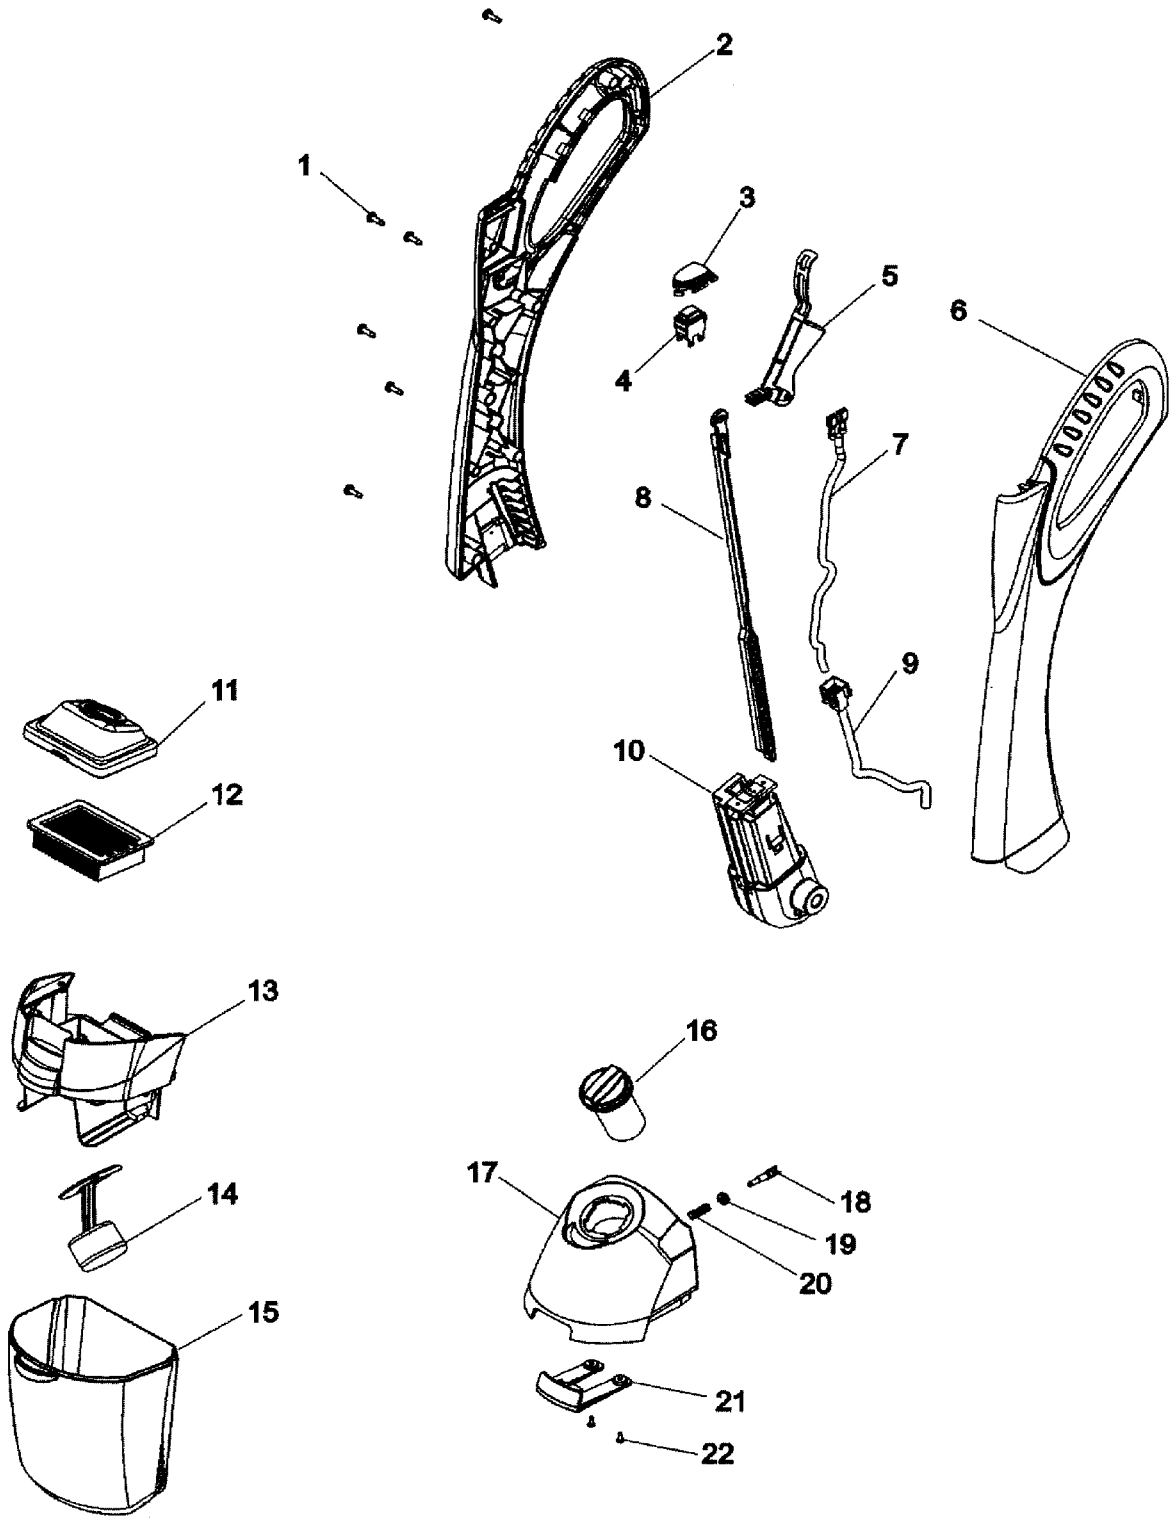

FloorMate

12

PART LISTING / PRICE LIST

MODEL No.

ITEM	PART NUMBER	MODELS TO FIT	PART DESCRIPTION	LIST COST
32	93001735	H3040, H3044, H3045	SCREW #6 x 24-3/8"	.54
33	93001743	H3040, H3044, H3045	SEAL	1.07
	93001995	H3040, H3044, H3045	RECOVERY SEAL PLATE	1.07
34	93001202	H3040, H3044, H3045	O-RING	.54
35	93001173	H3040, H3044, H3045	MOTOR COVER REAR	4.85
36	93001186	H3040, H3044, H3045	MOTOR SEAL RETAINER	1.08
37	93001185	H3040, H3044, H3045	MOTOR MOUNT	2.69
38	93001184	H3040, H3044, H3045	SEAL - MOTOR END BEARINGS	.54
39	59178507	H3040, H3044	MOTOR COVER CAP - CRYSTAL BLUE	
	59178915	H3045	MOTOR COVER CAP - CLEAR	5.40
40	93001194	H3040, H3044, H3045	MOTOR COVER VENT	1.39
41	93001193	H3040, H3044, H3045	MOTOR COVER	4.31
42	93001828	H3040, H3044, H3045	MOTOR ASSEMBLY	64.79
43	93001190	H3040, H3044, H3045	SEAL - MOTOR FAN	4.31
	93001203	H3040, H3044, H3045	ATTACHMENT CORD	9.71

H3040
H3044
H3045

TO ORDER PARTS VISIT WWW.VACMONSTER.COM OR CALL 608-836-7771

ASSEMBLY SCHEMATIC

MODEL NO.

H3040
H3044
H3045

TO ORDER PARTS VISIT WWW.VACMONSTER.COM OR CALL 608-836-7771